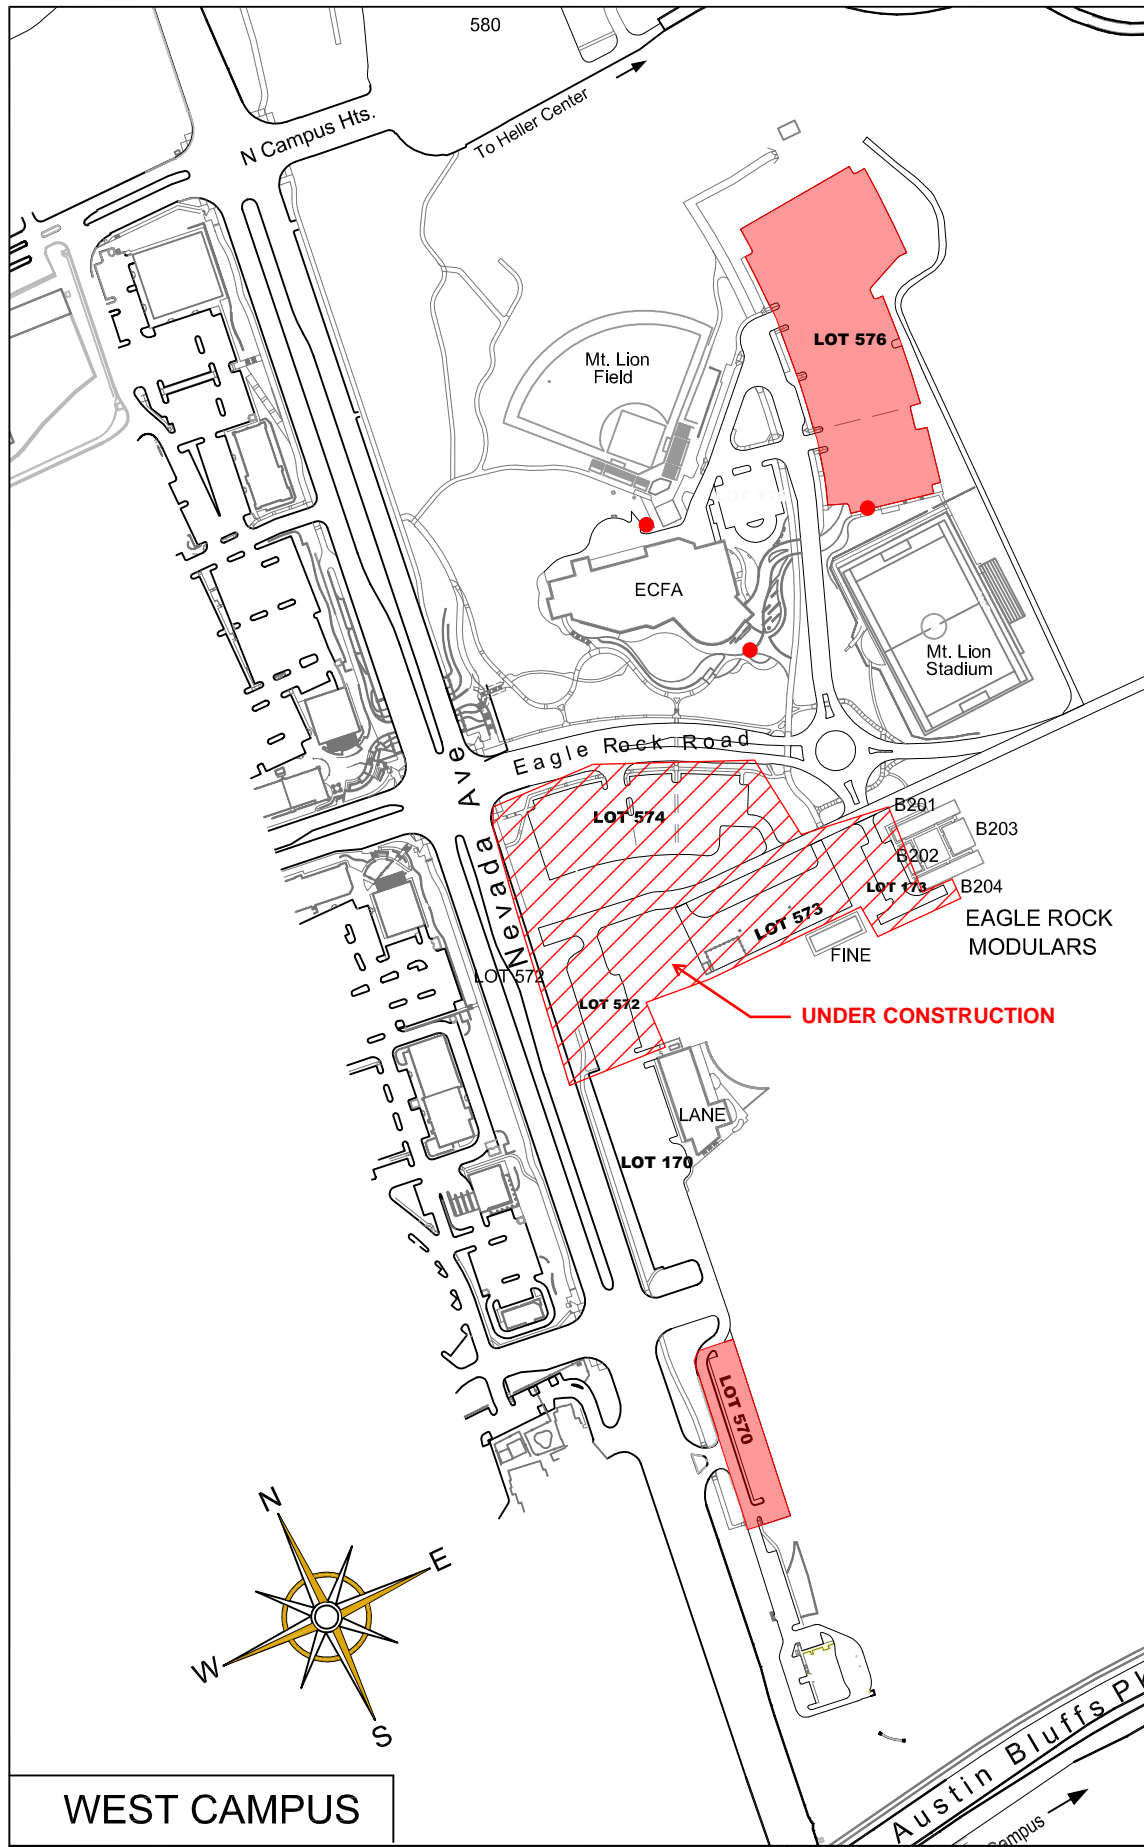

# DESIGNATED SMOKING AREAS

 **SMOKING IS RESTRICTED TO DESIGNATED SMOKING AREAS, PARKING LOTS AND ALONG PUBLIC ROADWAYS**

**EAST CAMPUS**

**CENTRAL CAMPUS**

Planning, Design and Construction  
UNIVERSITY OF COLORADO  
COLORADO SPRINGS

## Designated Smoking Area CAMPUS MAP

Scale:  
Not to Scale  
Date:  
FALL 2019  
Drawn by:  
MQF

### DESIGNATED SMOKING AREAS

**SMOKING IS RESTRICTED TO DESIGNATED SMOKING AREAS, PARKING LOTS AND ALONG PUBLIC ROADWAYS**