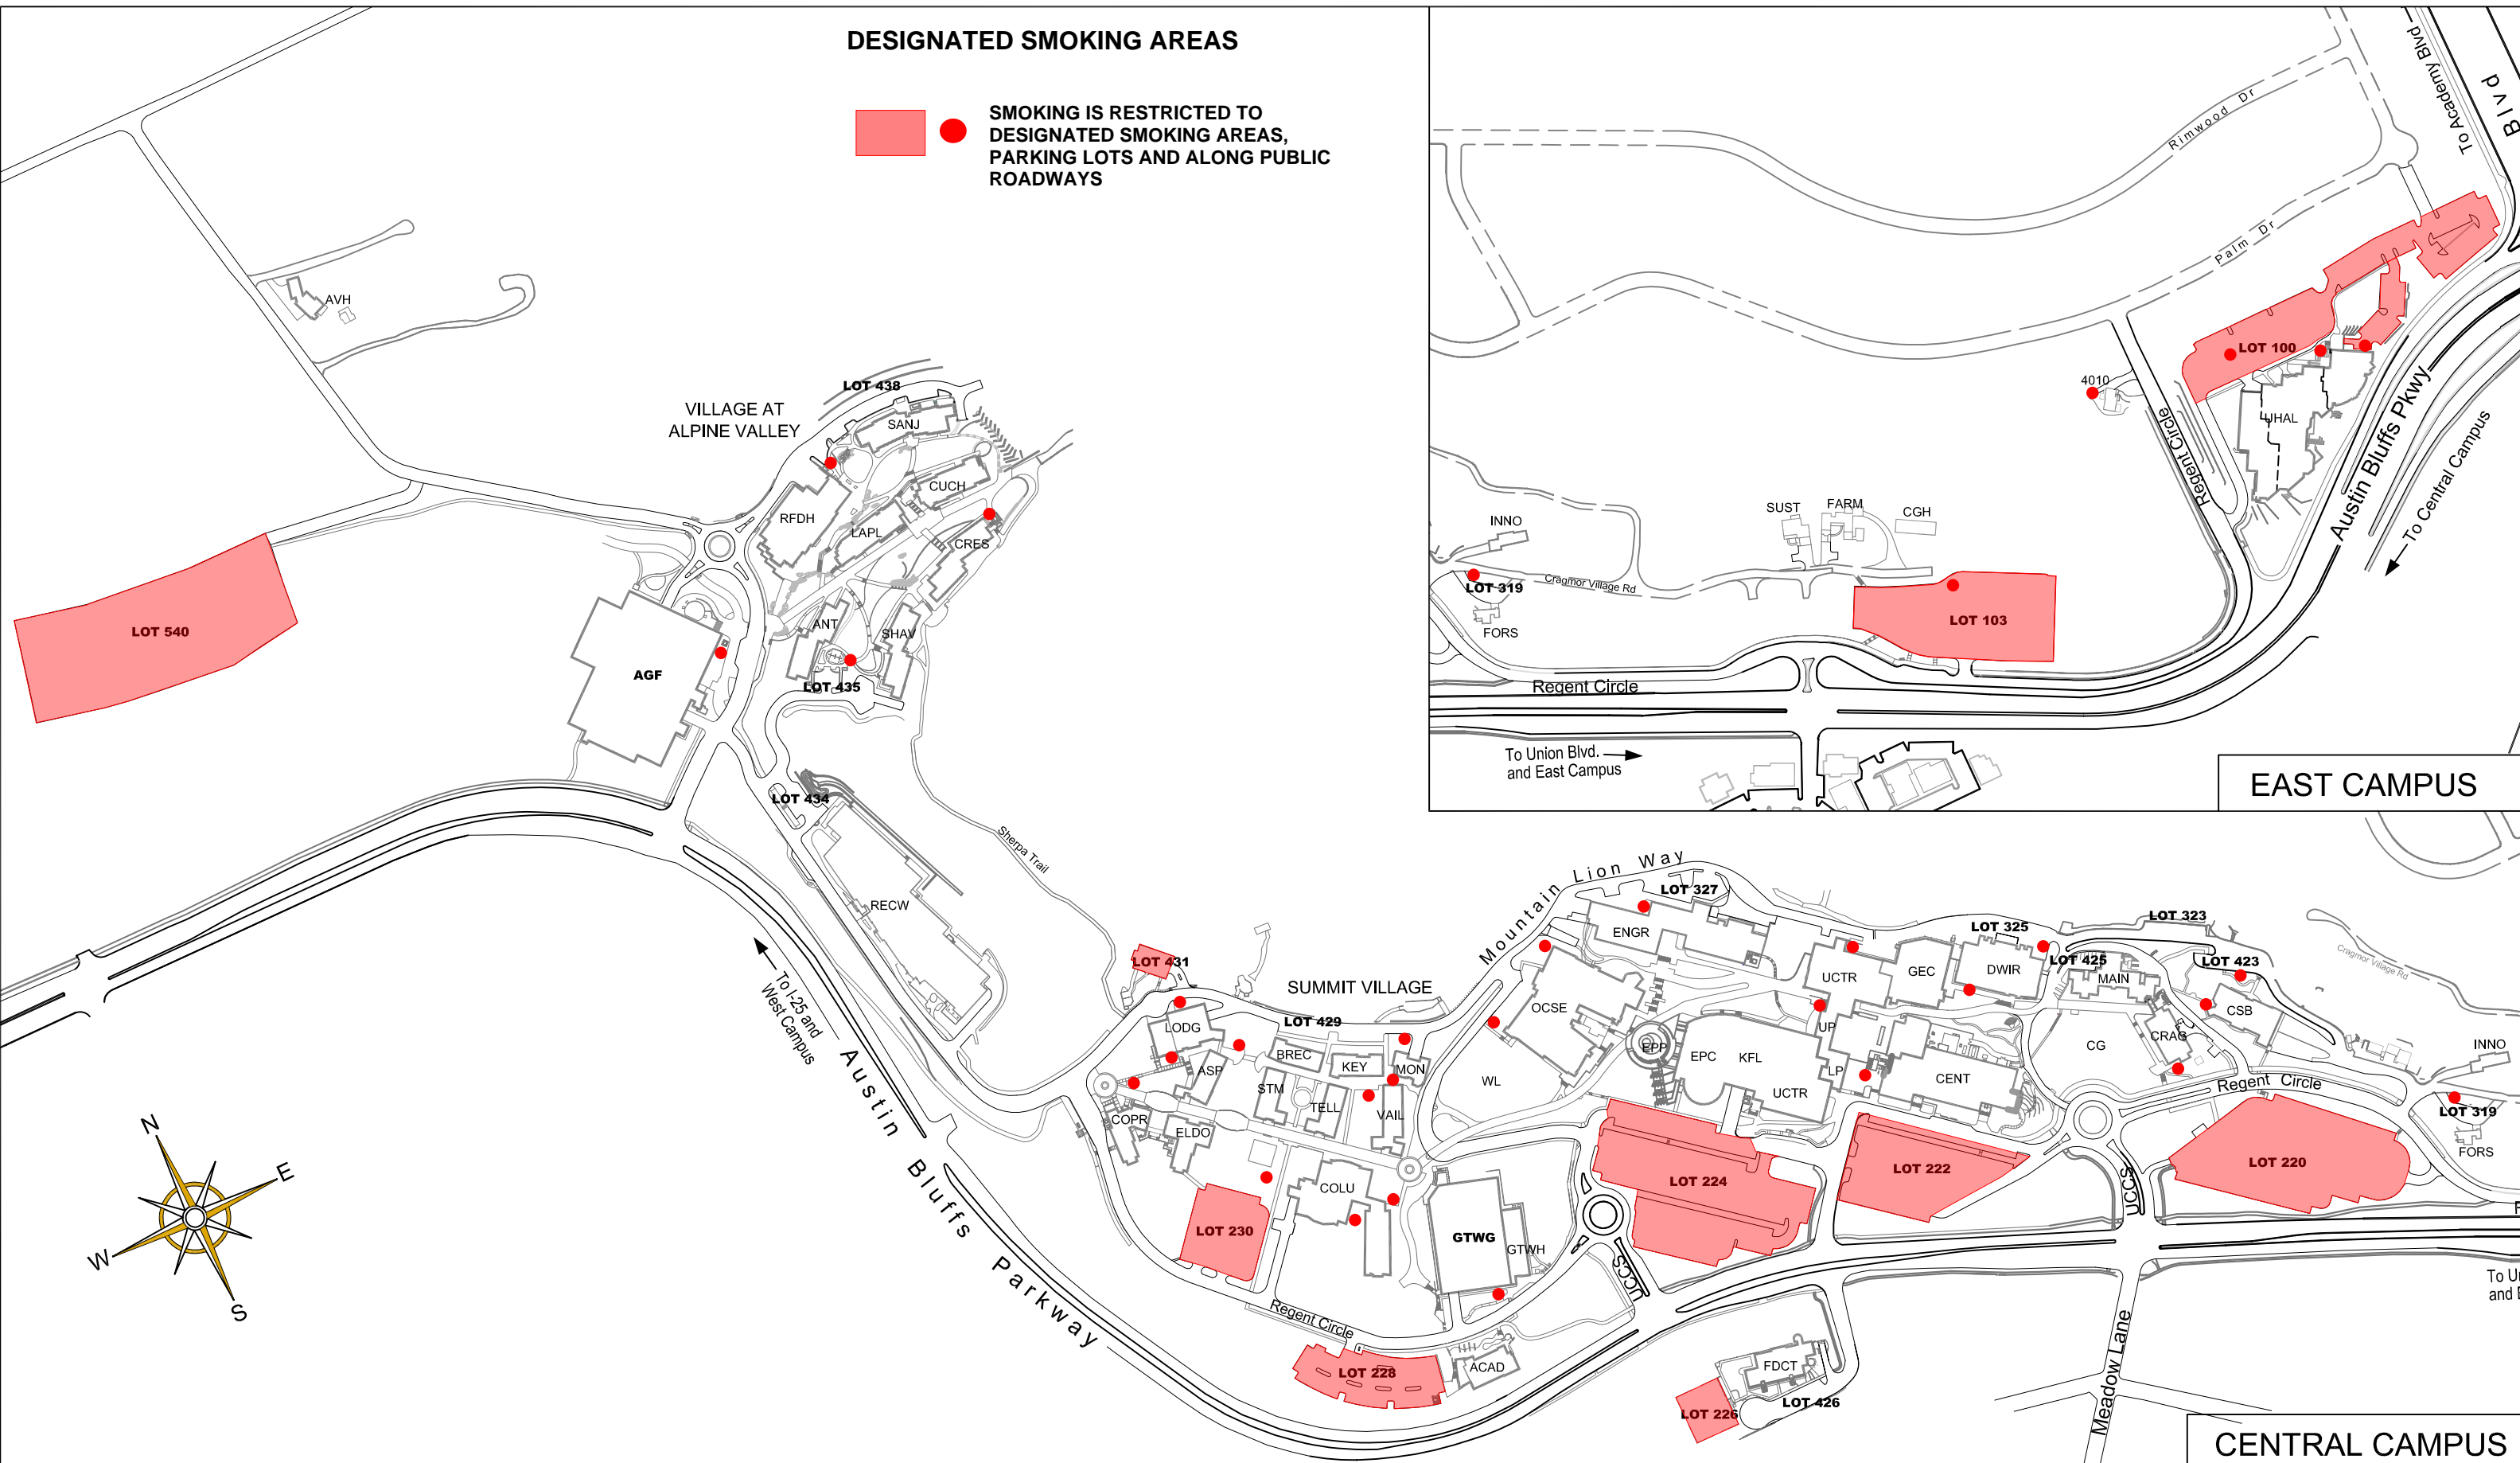

# DESIGNATED SMOKING AREAS

 **SMOKING IS RESTRICTED TO DESIGNATED SMOKING AREAS, PARKING LOTS AND ALONG PUBLIC ROADWAYS**

**EAST CAMPUS**

**CENTRAL CAMPUS**

Planning, Design and Construction  
UNIVERSITY OF COLORADO  
COLORADO SPRINGS

## Designated Smoking Area CAMPUS MAP

Scale:  
Not to Scale  
Date:  
FALL 2019  
Drawn by:  
MQF

### DESIGNATED SMOKING AREAS

**SMOKING IS RESTRICTED TO DESIGNATED SMOKING AREAS, PARKING LOTS AND ALONG PUBLIC ROADWAYS**