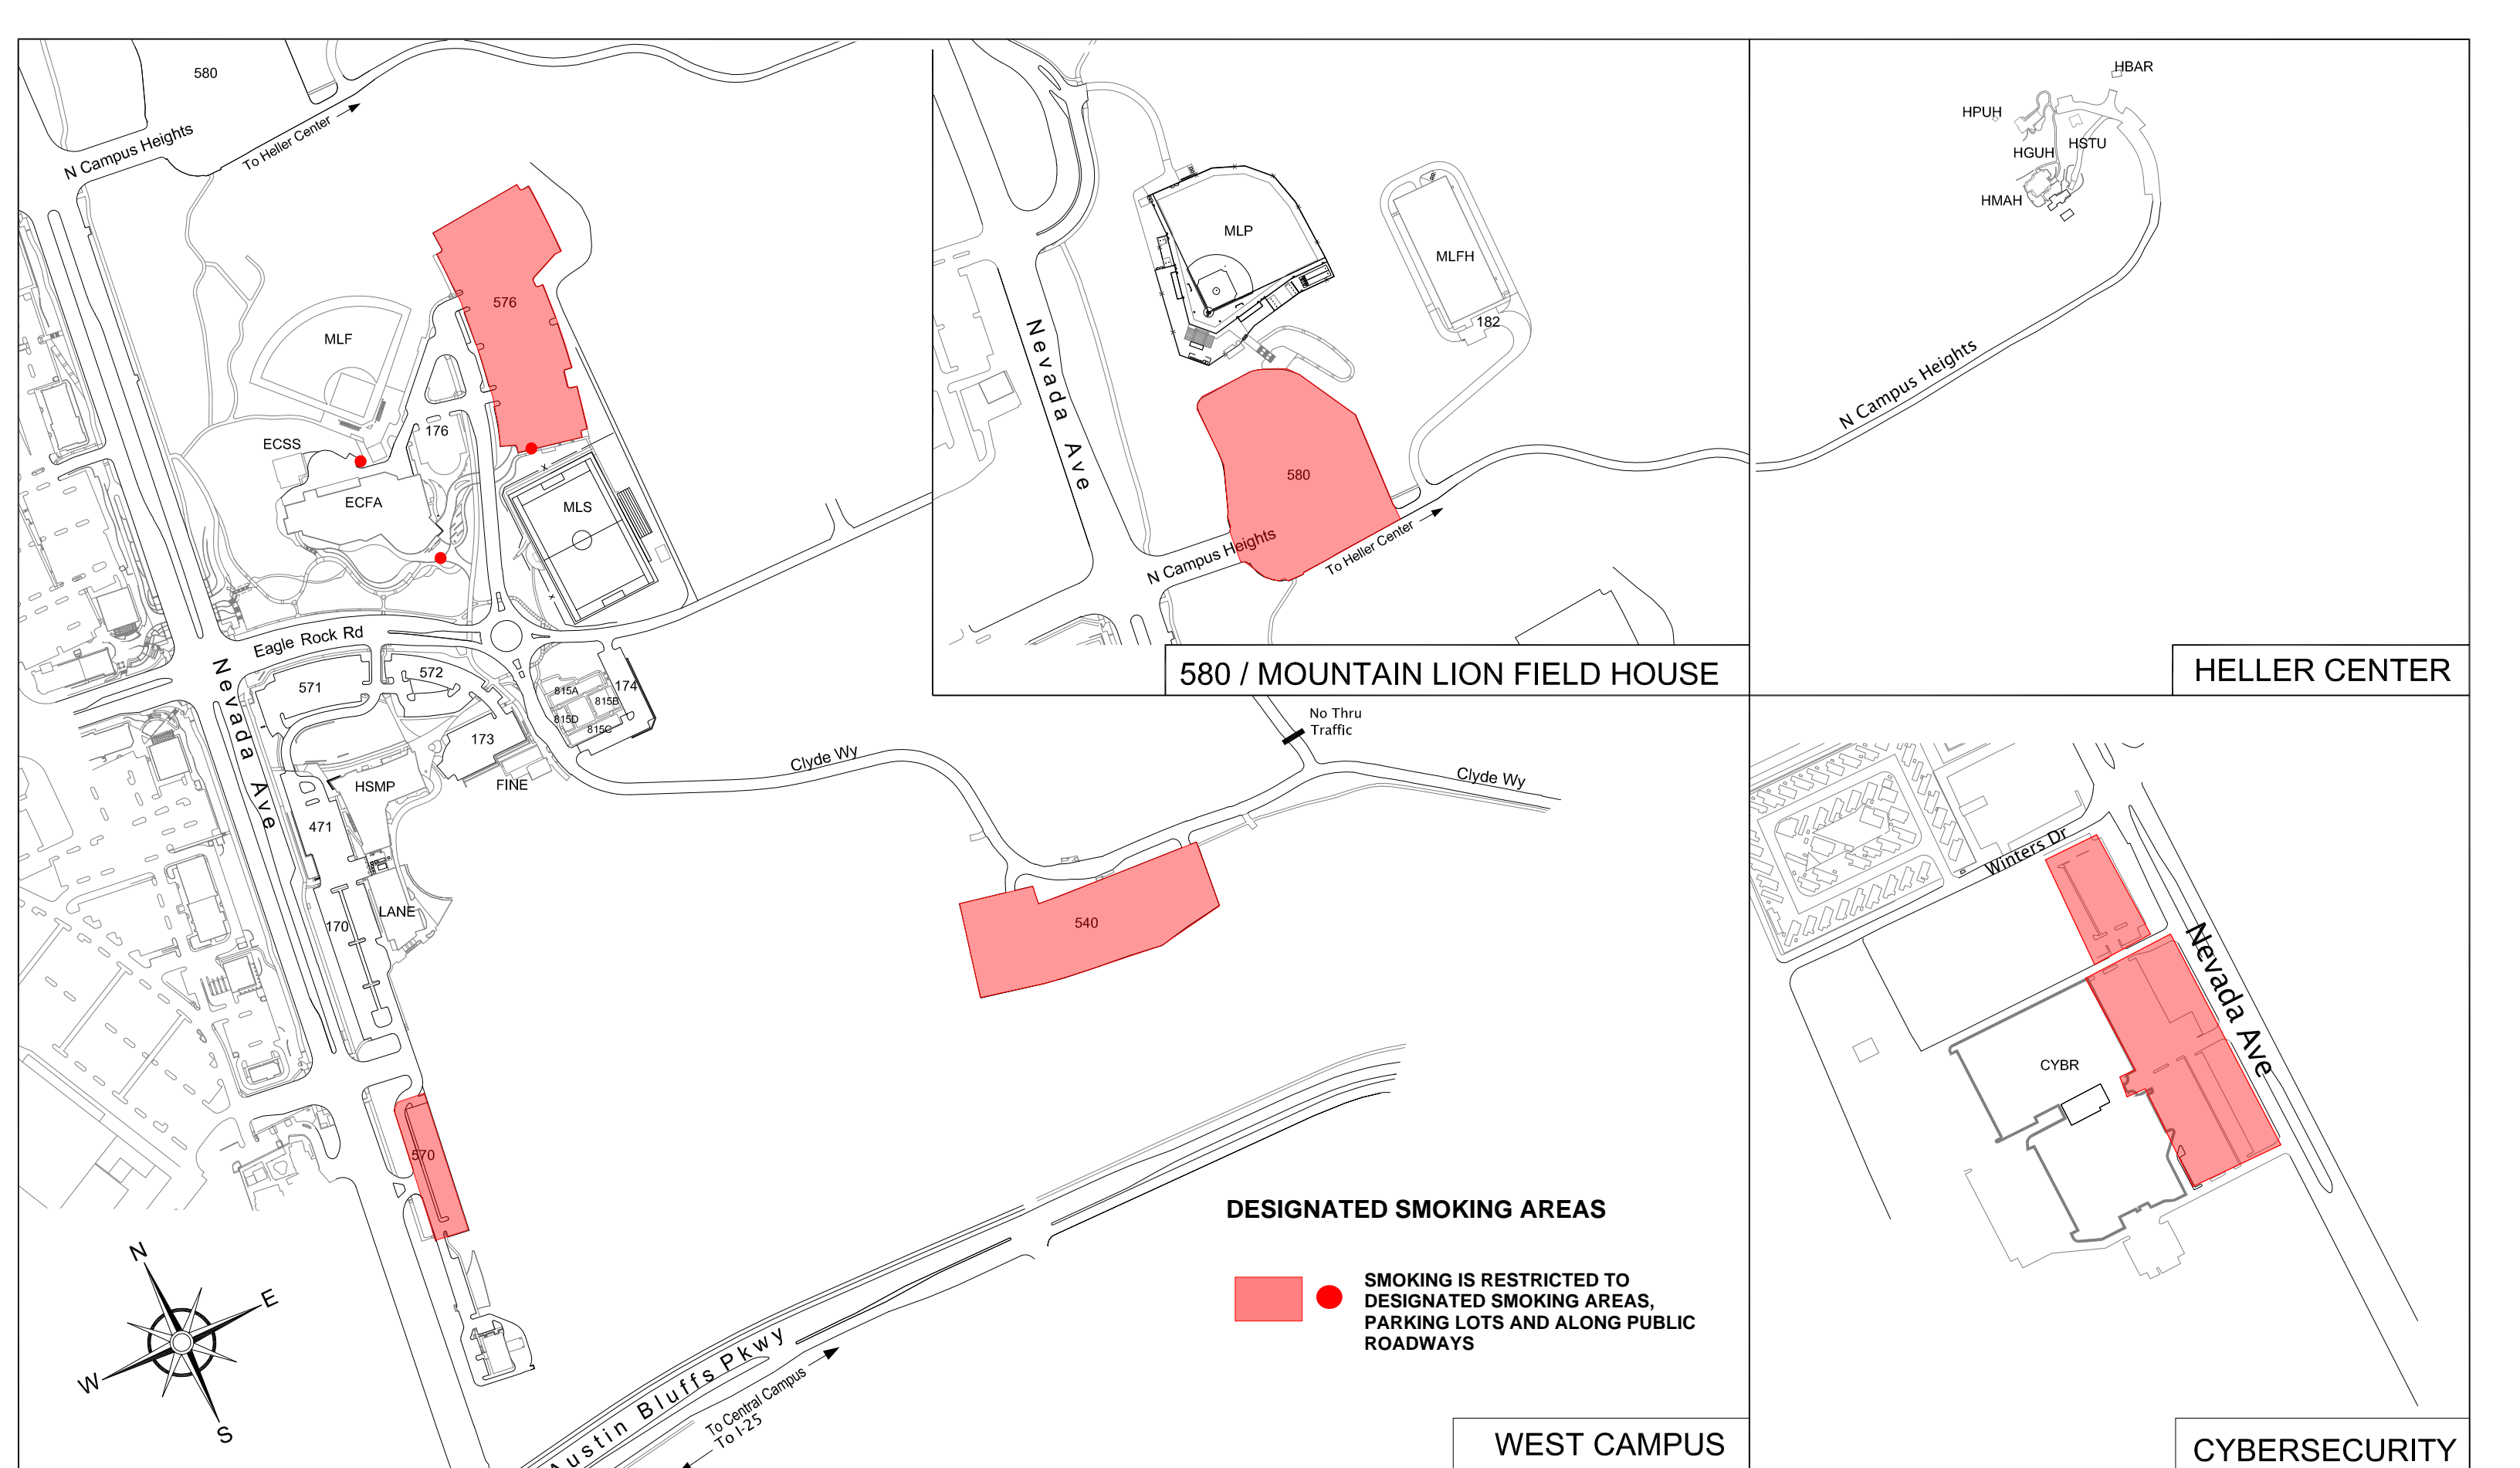

DESIGNATED SMOKING AREAS

SMOKING IS RESTRICTED TO DESIGNATED SMOKING AREAS, PARKING LOTS AND ALONG PUBLIC ROADWAYS

EAST CAMPUS

CENTRAL CAMPUS

**Planning, Design
and Construction**

UNIVERSITY OF COLORADO
COLORADO SPRINGS

**Designated Smoking Area
CAMPUS MAP**

Scale:
Not To Scale
Date:
FALL 2022
Drawn by:
MQF