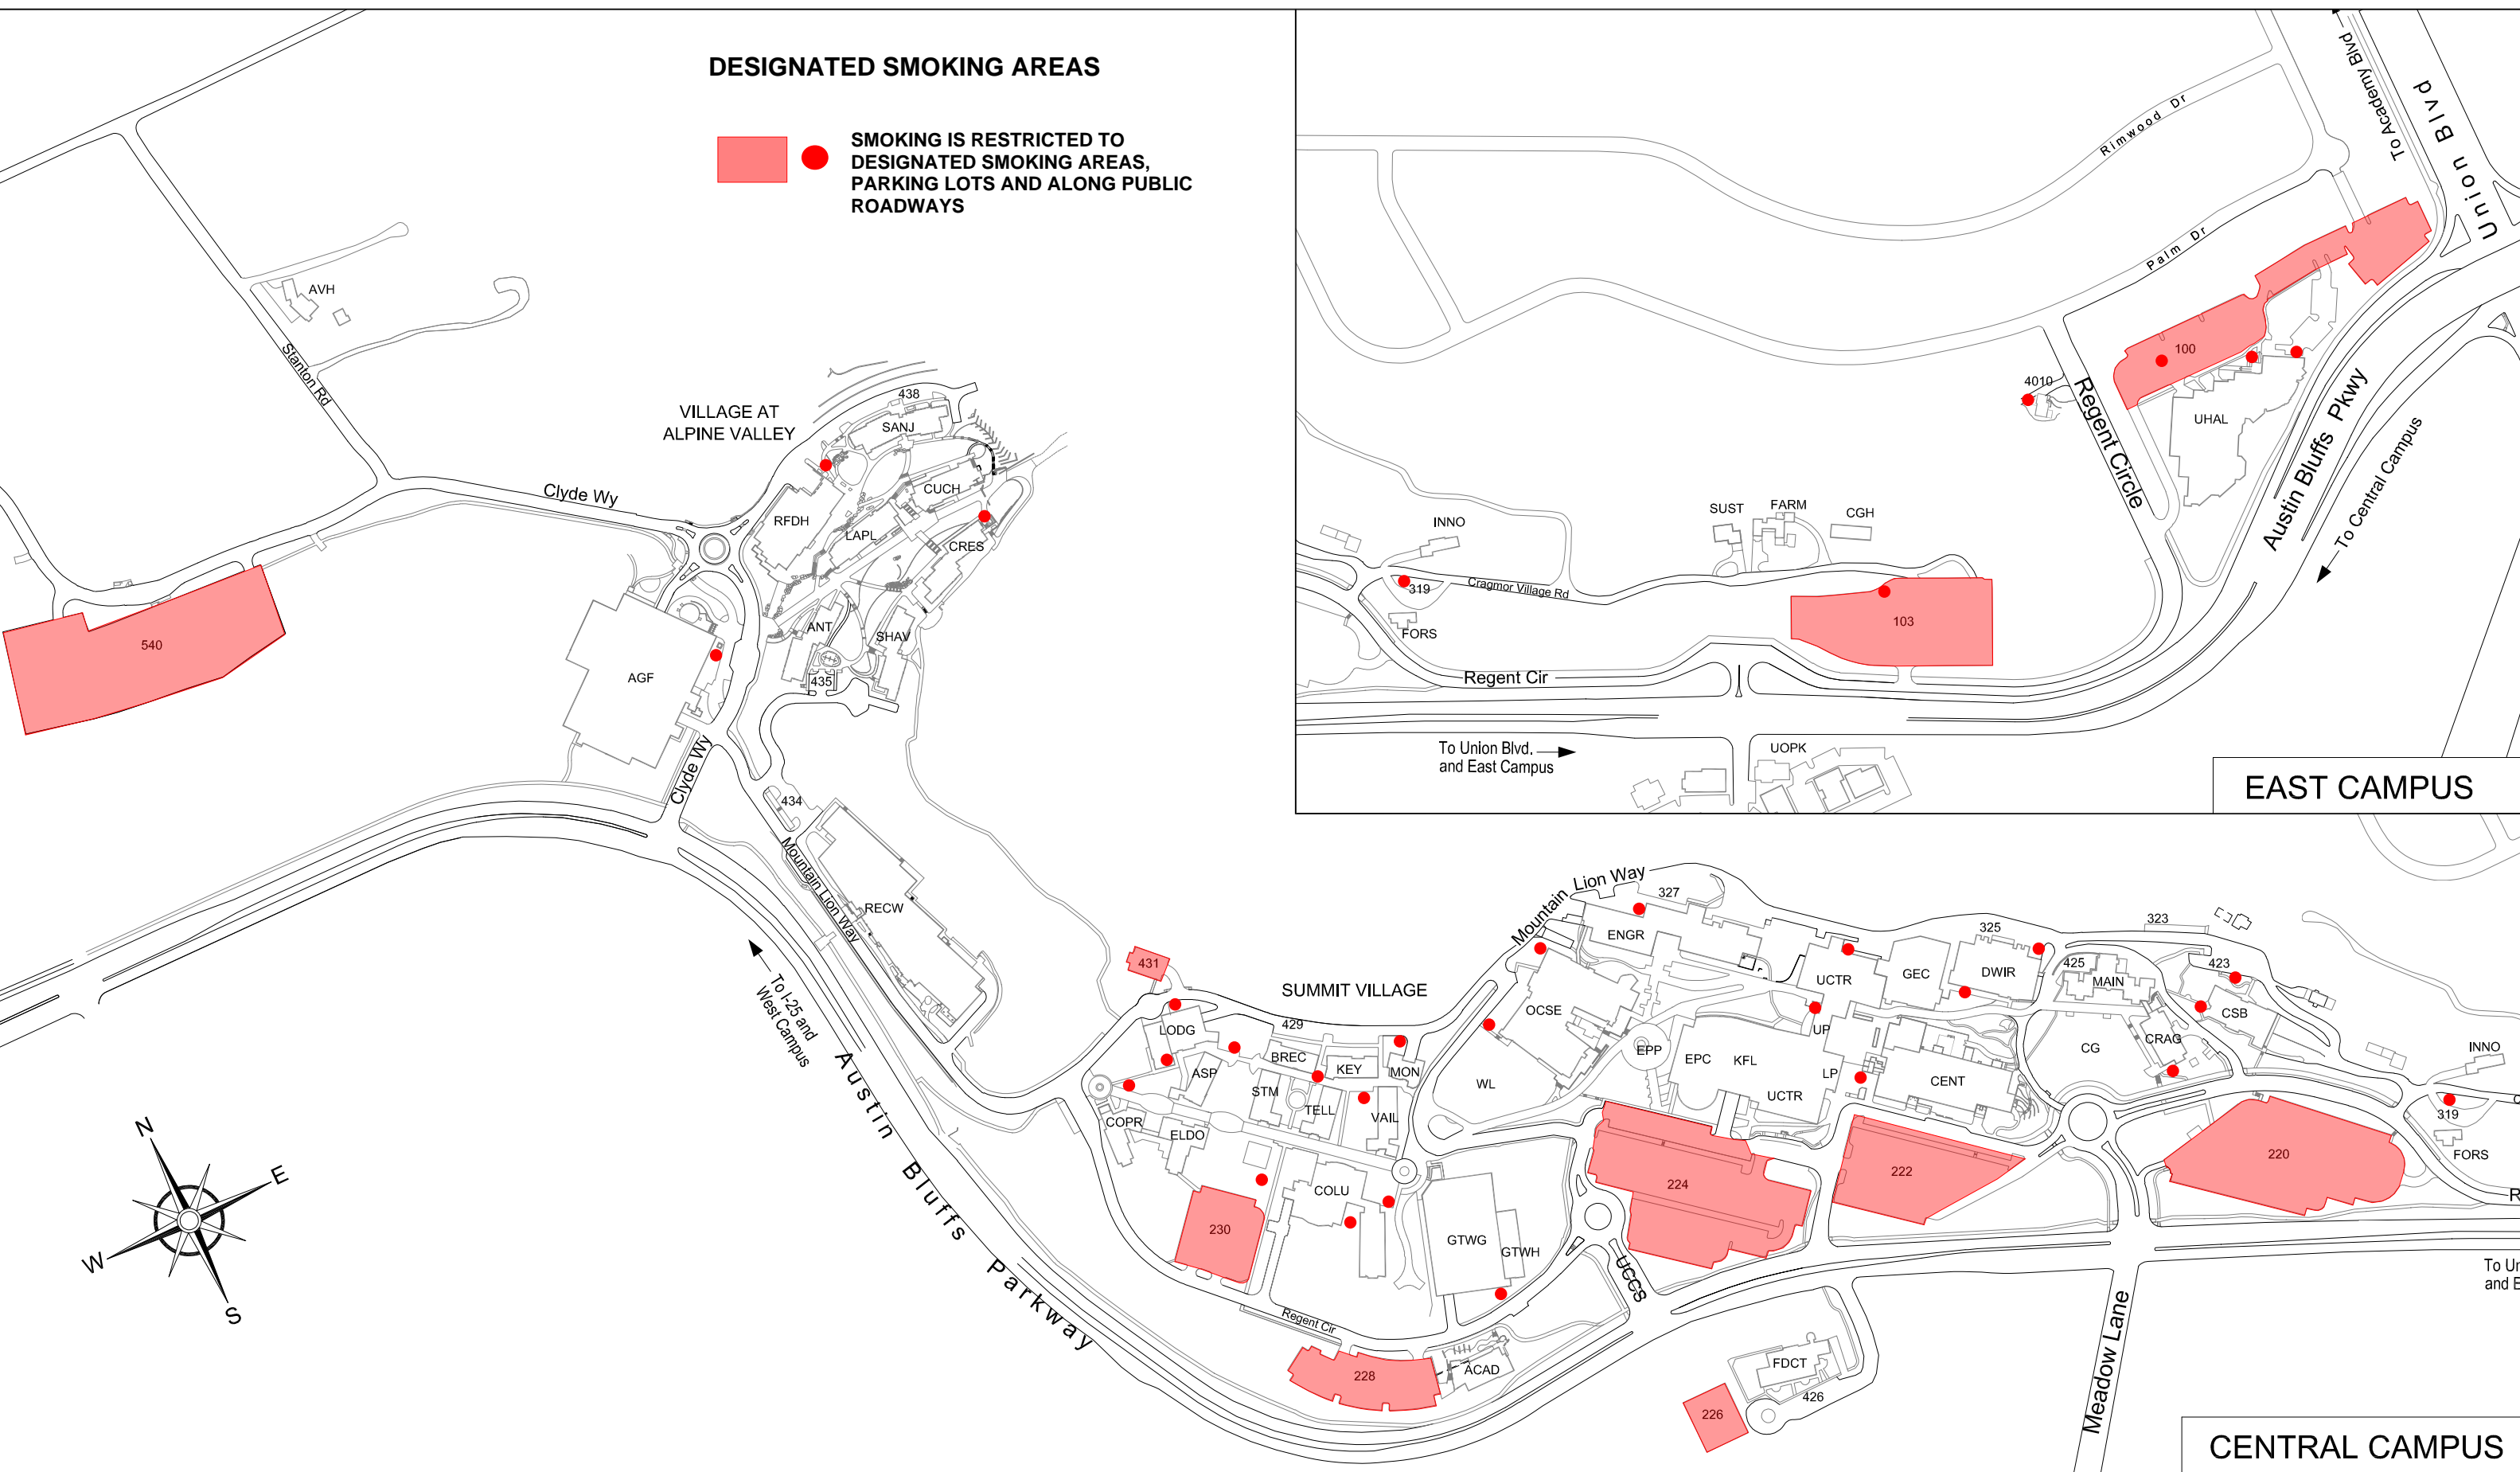

DESIGNATED SMOKING AREAS

SMOKING IS RESTRICTED TO DESIGNATED SMOKING AREAS, PARKING LOTS AND ALONG PUBLIC ROADWAYS

EAST CAMPUS

CENTRAL CAMPUS

**Planning, Design
and Construction**

UNIVERSITY OF COLORADO
COLORADO SPRINGS

**Designated Smoking Area
CAMPUS MAP**

Scale:
Not To Scale
Date:
FALL 2022
Drawn by:
MQF