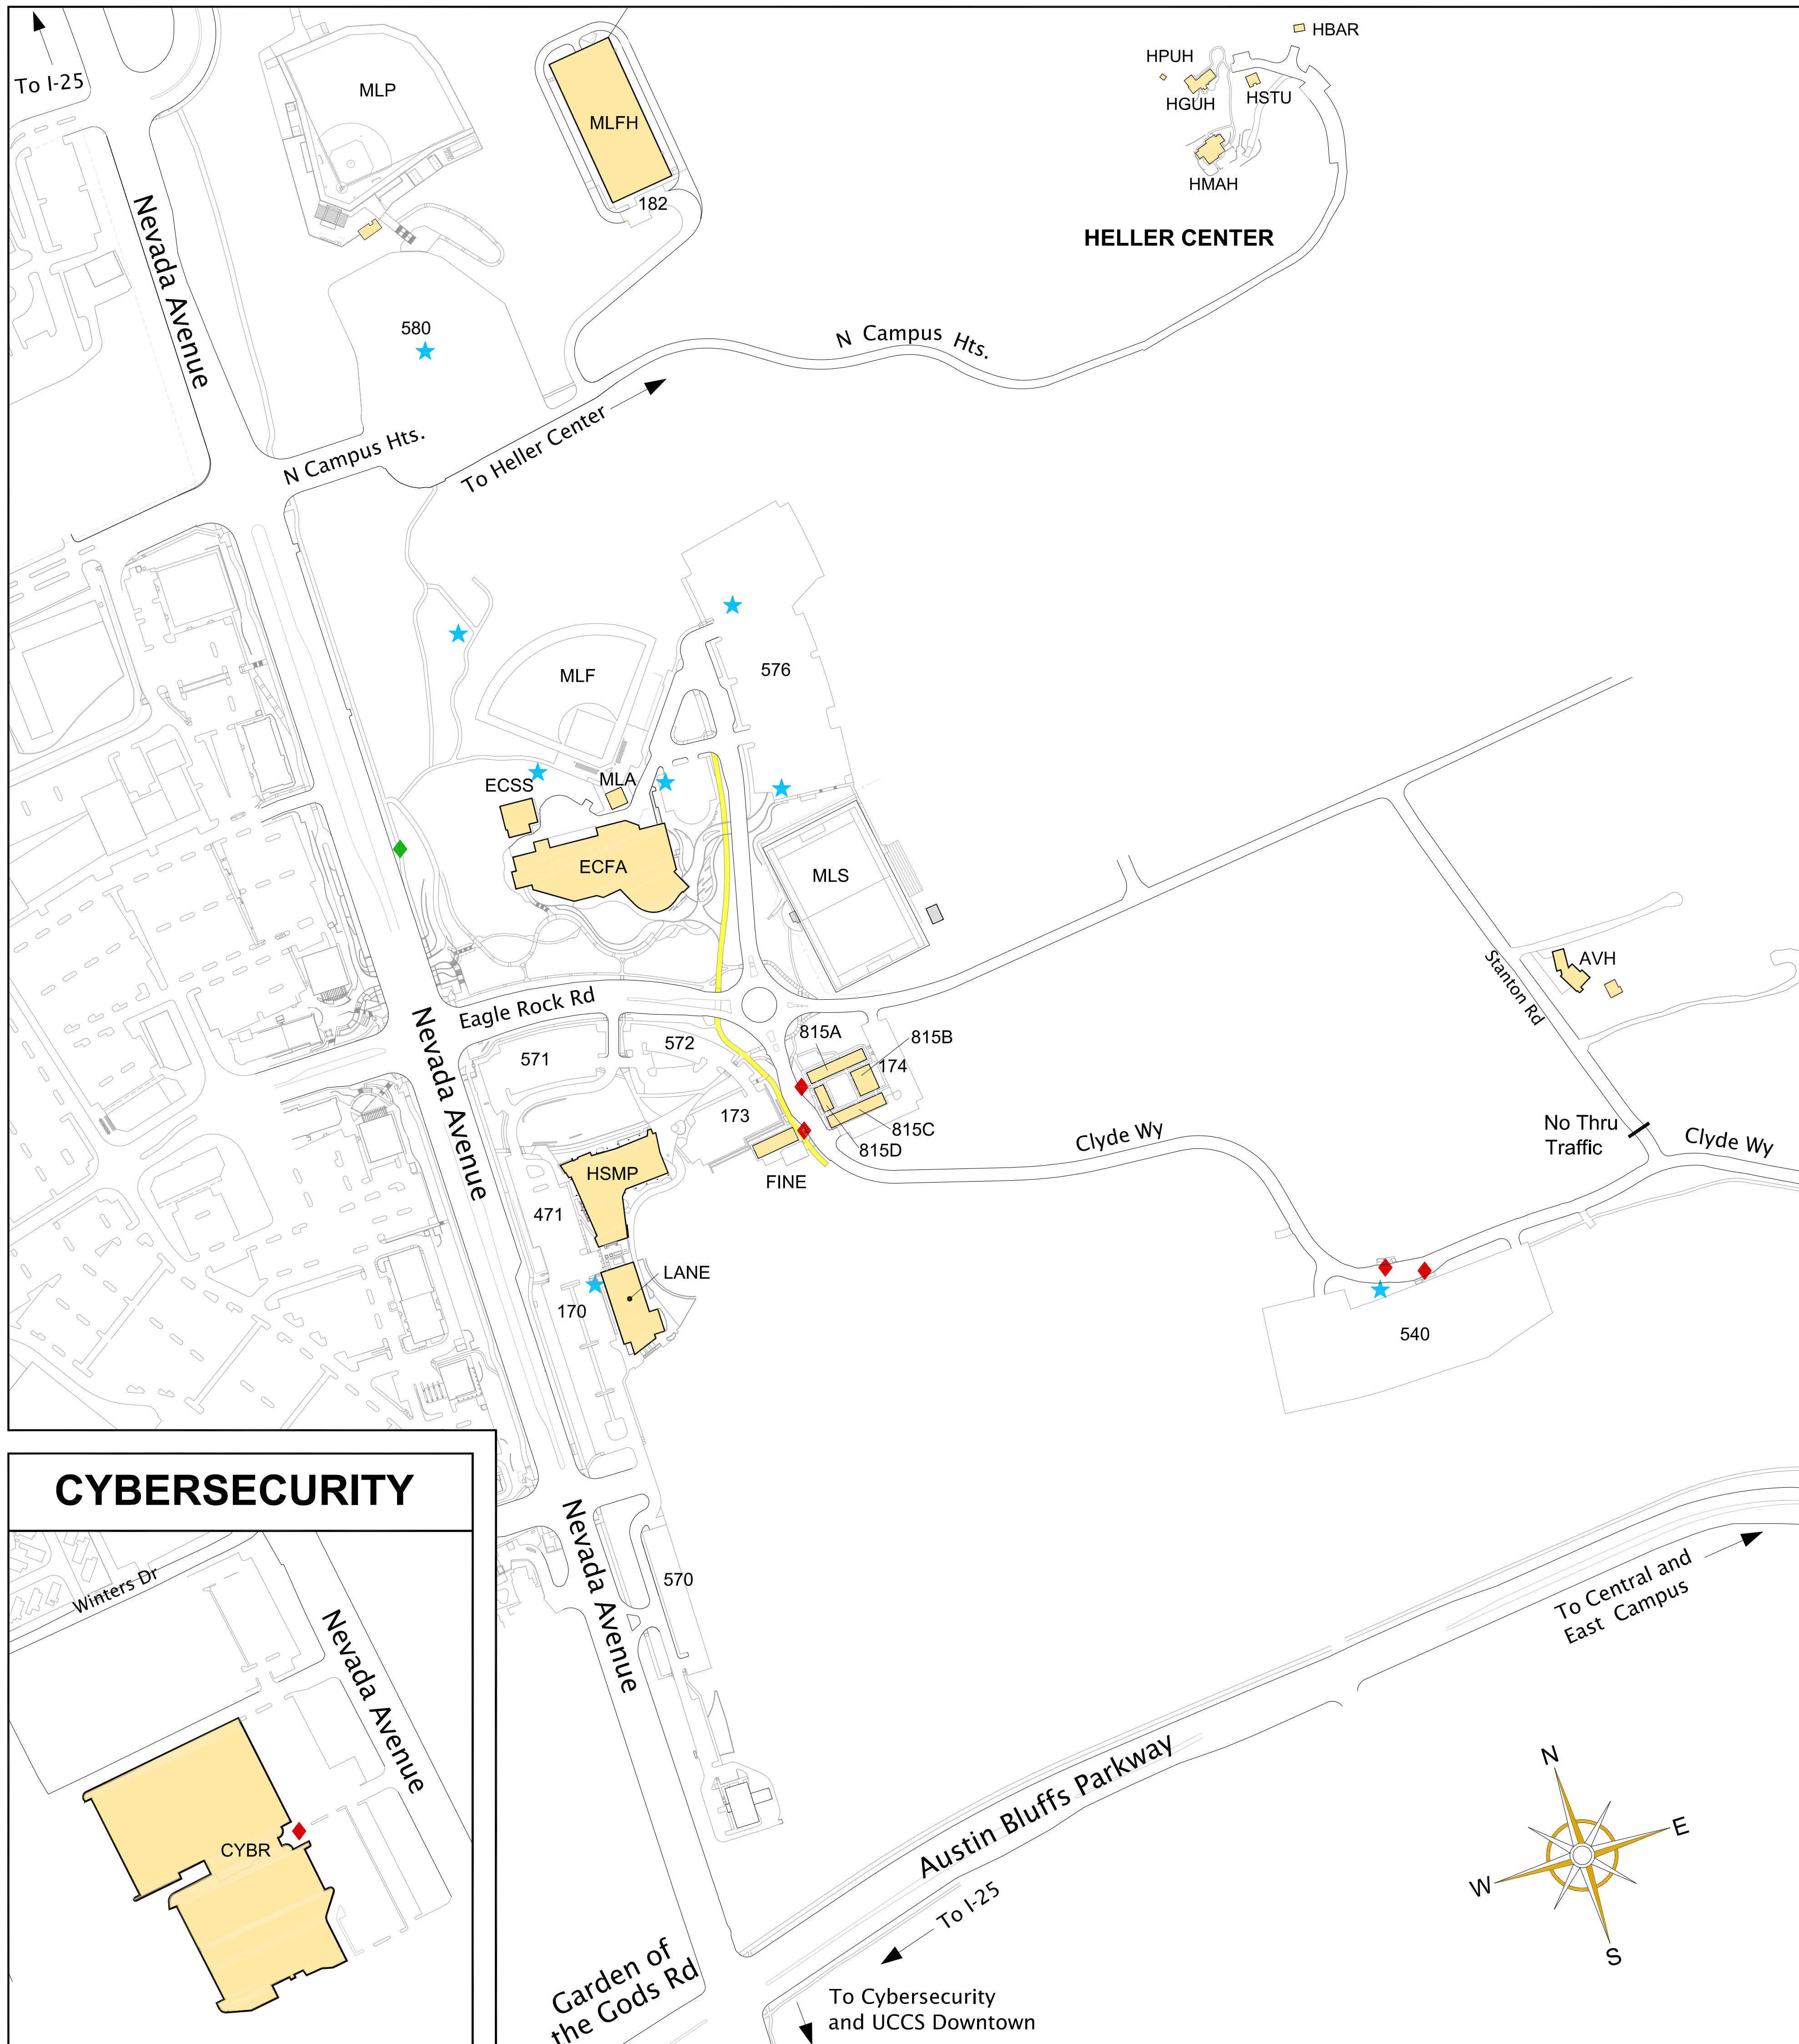

PARKING INFORMATION

All campus parking requires a permit or hourly payment unless otherwise specified.

VISITOR HOURLY PARKING:

- Pay machines for main campus are $2.50/hr or $12.50 all-day and are located in Lots 220, 222, 224, GTWG level 3, AGF level 1 visitor section.
- Pay machines for 100 and 500 series parking lots are $1.25/hr or $6.25 all-day and are located in Lots 170, 572, 576 and 580.
- Pay by phone option available through Parkmobile. ($0.35 transaction fee applies)

FREE STUDENT & EMPLOYEE PARKING: (Requires Permit Registration)

- Central Campus - Lot 540
- West Campus - Lots 570, 571, 572, 576 & 580.
- Free shuttle to Central Campus during Fall, Spring and Summer semesters.

FREE PARKING:

- Fridays after 4:00pm, weekends, during breaks between semesters and campus closures.
- Parking violations such as fire lanes, handicap, reserved spaces, etc. are enforced 24/7.

CONTACT

Department of Public Safety: (719) 255-3111
Parking & Transportation: (719) 255-3528

BUILDING DIRECTORY

4010	4010 HOUSE
ACAD	ACADEMIC OFFICE BUILDING
AEC	ANSCHUTZ ENGINEERING CENTER
AGF	ALPINE GARAGE & FIELD
ANT	ANTERO HOUSE
ASPN	ASPEN HOUSE
AVH	ALPINE VALLEY HOUSE
BH	BERGER HALL (INSIDE UCTR)
BREC	BRECKENRIDGE HOUSE
815A-D	EAGLE ROCK MODULARS
CENT	CENTENNIAL HALL
CG	CRAGMOR GREEN
CGH	CAMPUS GREENHOUSE
COLU	COLUMBINE HALL
COPR	COPPER HOUSE
CRAG	CRAGMOR HALL
CRES	CRESTONE HOUSE
CSB	CAMPUS SERVICES BUILDING
CUCH	CUCHARAS HOUSE
CYBR	CYBERSECURITY BUILDING
DPC	DESIGN & PROTOTYPING CENTER
DPS	DEPT OF PUBLIC SAFETY (INSIDE GTWH)
DWIR	DWIRE HALL
ECFA	ENT CENTER FOR THE ARTS
ECSS	ENT CENTER SET SHOP
ELDO	ELDORA HOUSE
ENGR	ENGINEERING & APPLIED SCIENCE BUILDING
EPC	EL POMAR CENTER
EPP	EL POMAR PLAZA
FARM	FARMHOUSE
FDCT	FAMILY DEVELOPMENT CENTER
FINE	FINE ARTS BUILDING
FORS	FORSTER HOUSE
GEC	GALLOGLY EVENTS CENTER
GRWC	GALLOGLY RECREATION AND WELLNESS CENTER
GTWG	GATEWAY GARAGE
GTWH	GATEWAY HALL
HBAR	HELLER BARN
HGUH	HELLER GUEST HOUSE
HMAH	HELLER MAIN HOUSE
HSMP	WILLIAM J. HYBL SPORTS MEDICINE AND PERFORMANCE CENTER
HPUH	HELLER PUMP HOUSE
HSTU	HELLER STUDIO
INNO	INNOVATION HOUSE
KEY	KEYSTONE HOUSE
KFL	KRAEMER FAMILY LIBRARY
LANE	LANE CENTER
LAPL	LA PLATA HOUSE
LODG	THE LODGE
LP	LOWER PLAZA
MAIN	MAIN HALL
MLA	MOUNTAIN LION ANNEX
MLF	MOUNTAIN LION FIELD
MLFH	MOUNTAIN LION FIELD HOUSE
MLP	MOUNTAIN LION PARK
MLS	MOUNTAIN LION STADIUM
MON	MONARCH HOUSE
OCSE	OSBORNE CENTER
RFDH	ROARING FORK DINING HALL
SANJ	SAN JUAN HOUSE
SHAV	SHAVANO HOUSE
STM	STEAMBOAT HOUSE
SUST	SUSTAINABILITY DEMONSTRATION HOUSE
TELL	TELLURIDE HOUSE
TVQ	TELLURIDE-VAIL QUAD
UCTR	UNIVERSITY CENTER
UHAL	UNIVERSITY HALL
UOPK	UNIVERSITY OFFICE PARK
UP	UPPER PLAZA
VAIL	VAIL HOUSE
WL	WEST LAWN