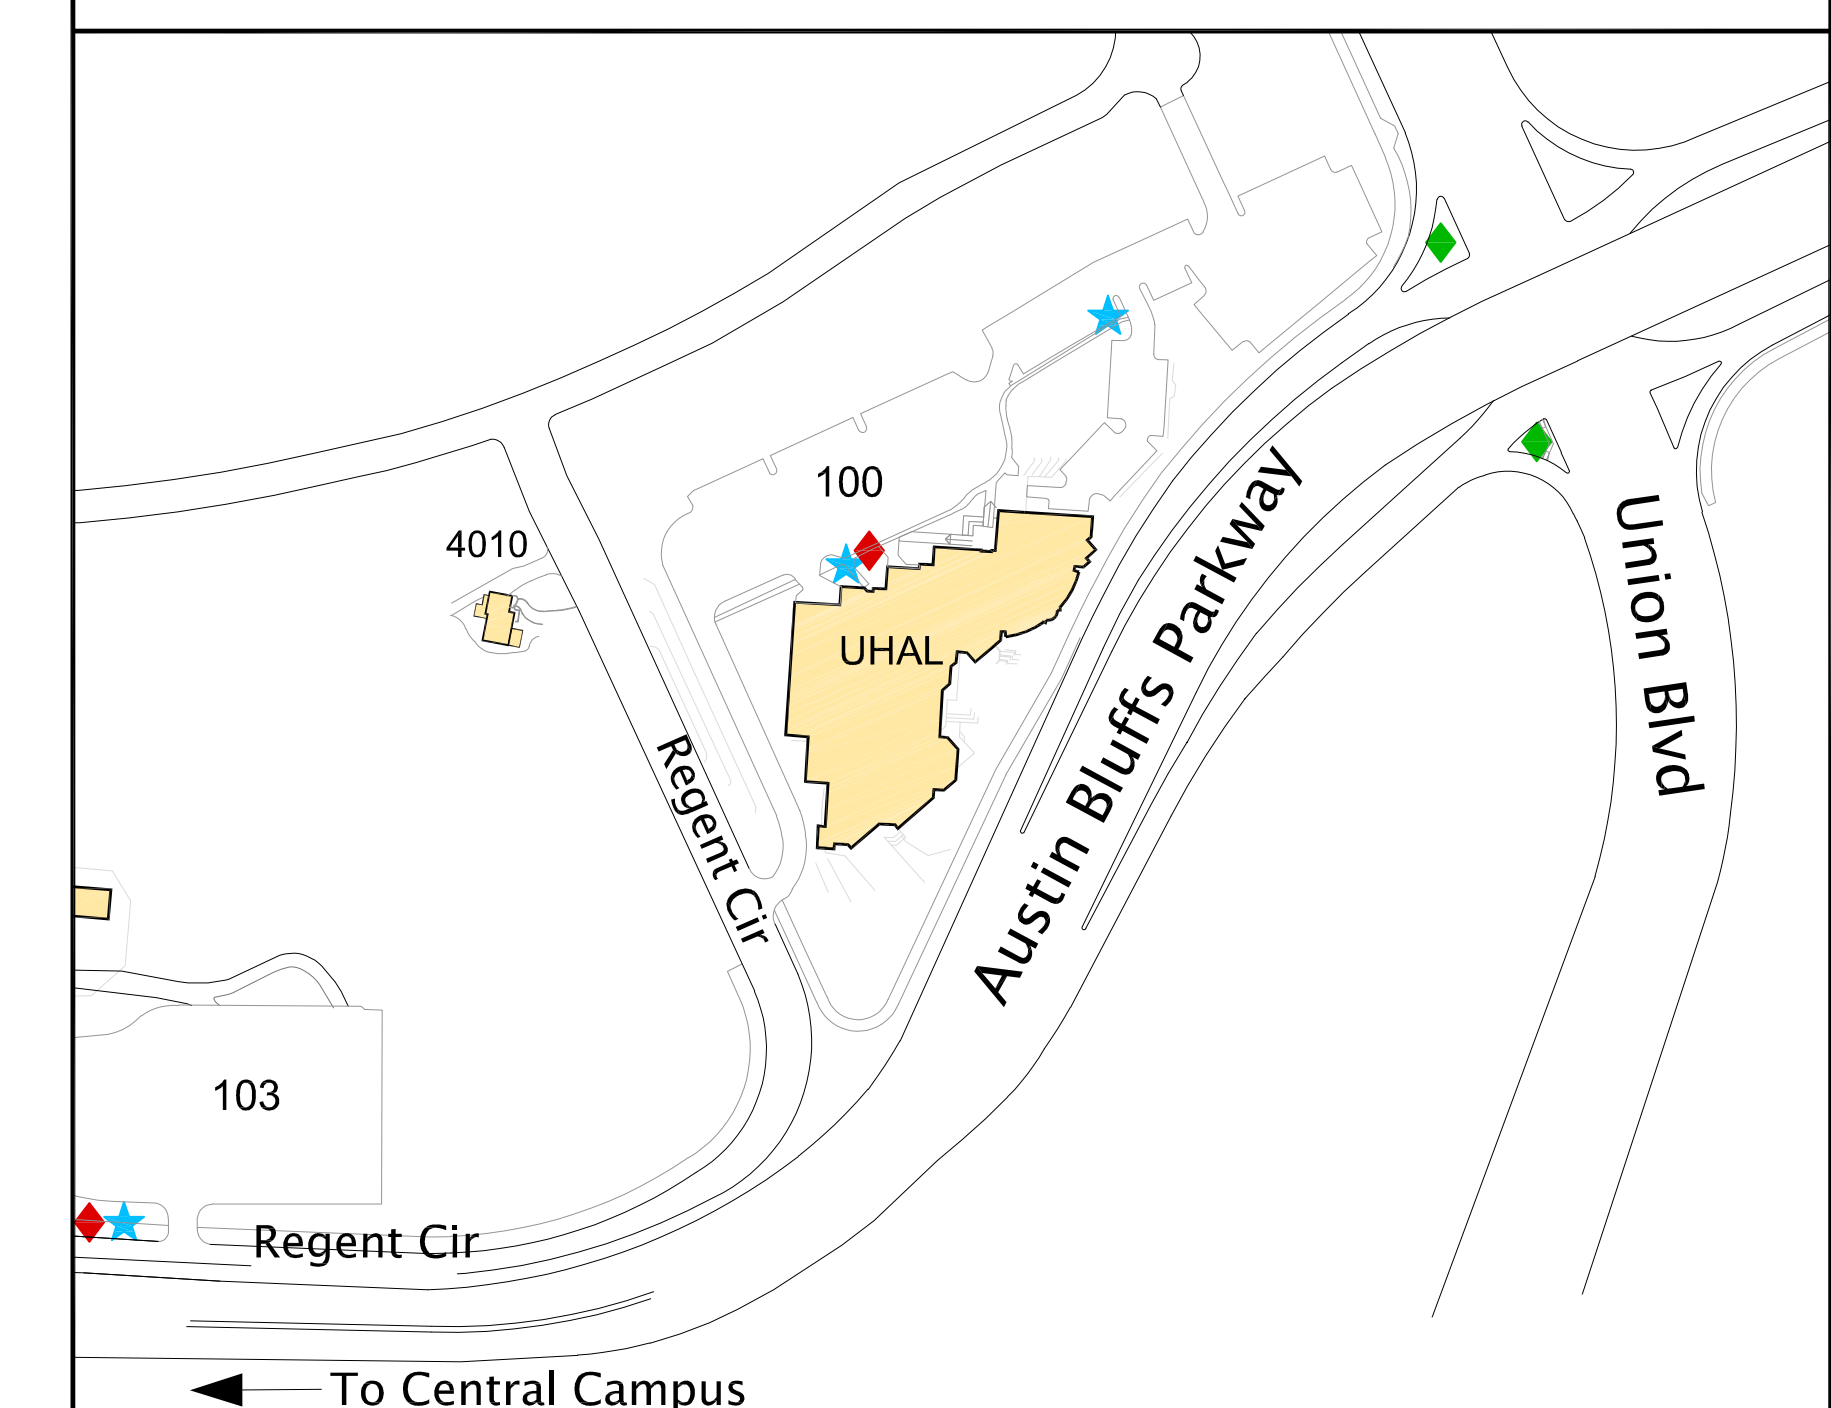

UNIVERSITY HALL