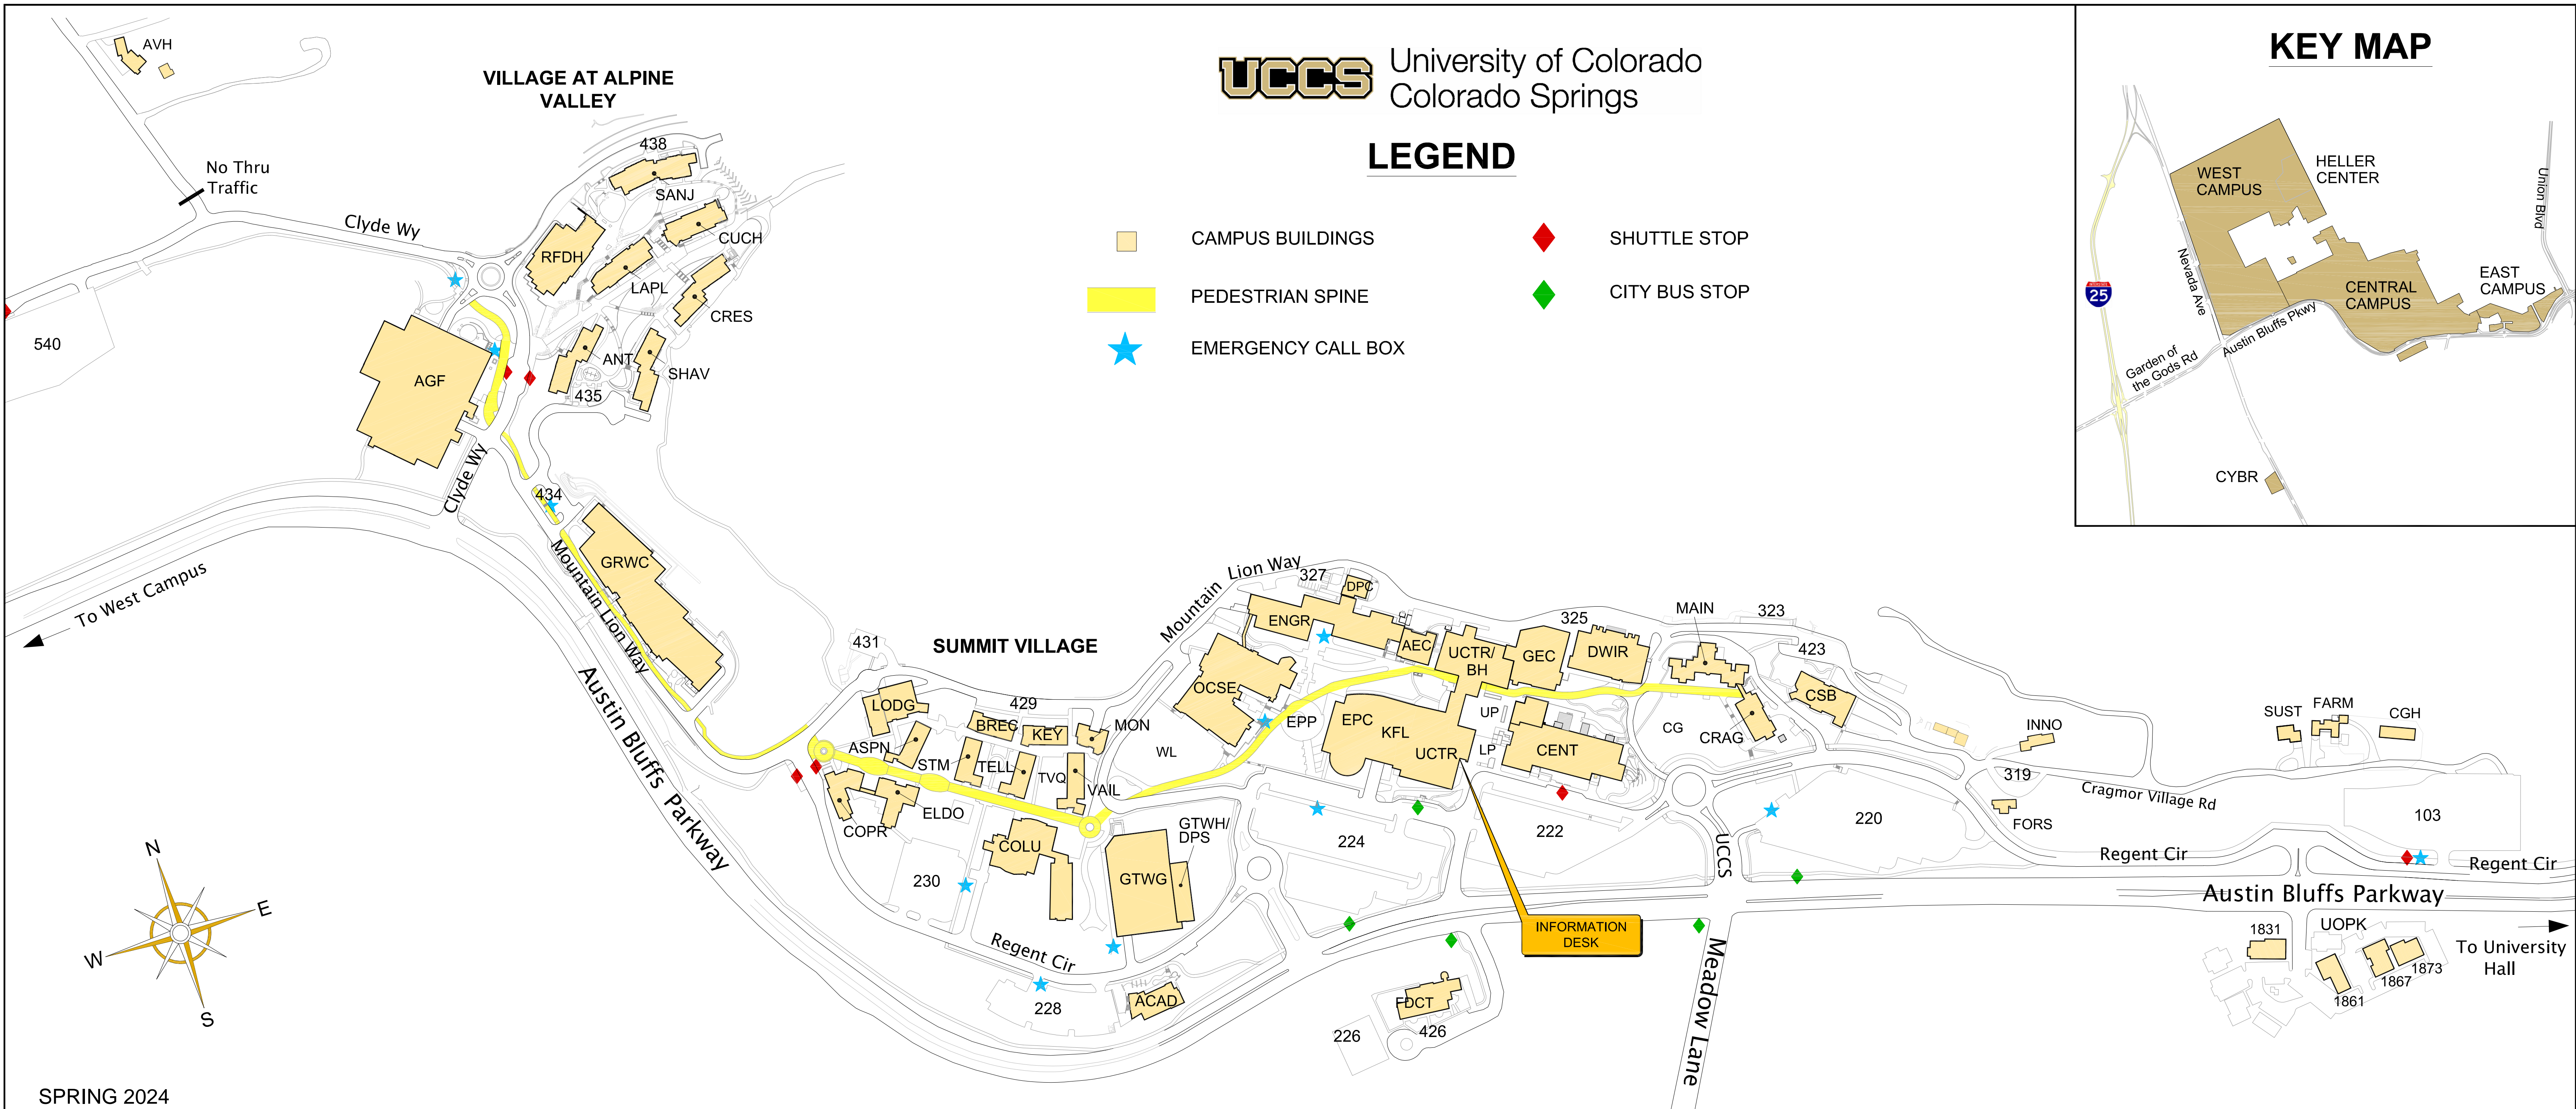

LEGEND

- CAMPUS BUILDINGS
- PEDESTRIAN SPINE
- EMERGENCY CALL BOX
- SHUTTLE STOP
- CITY BUS STOP

KEY MAP