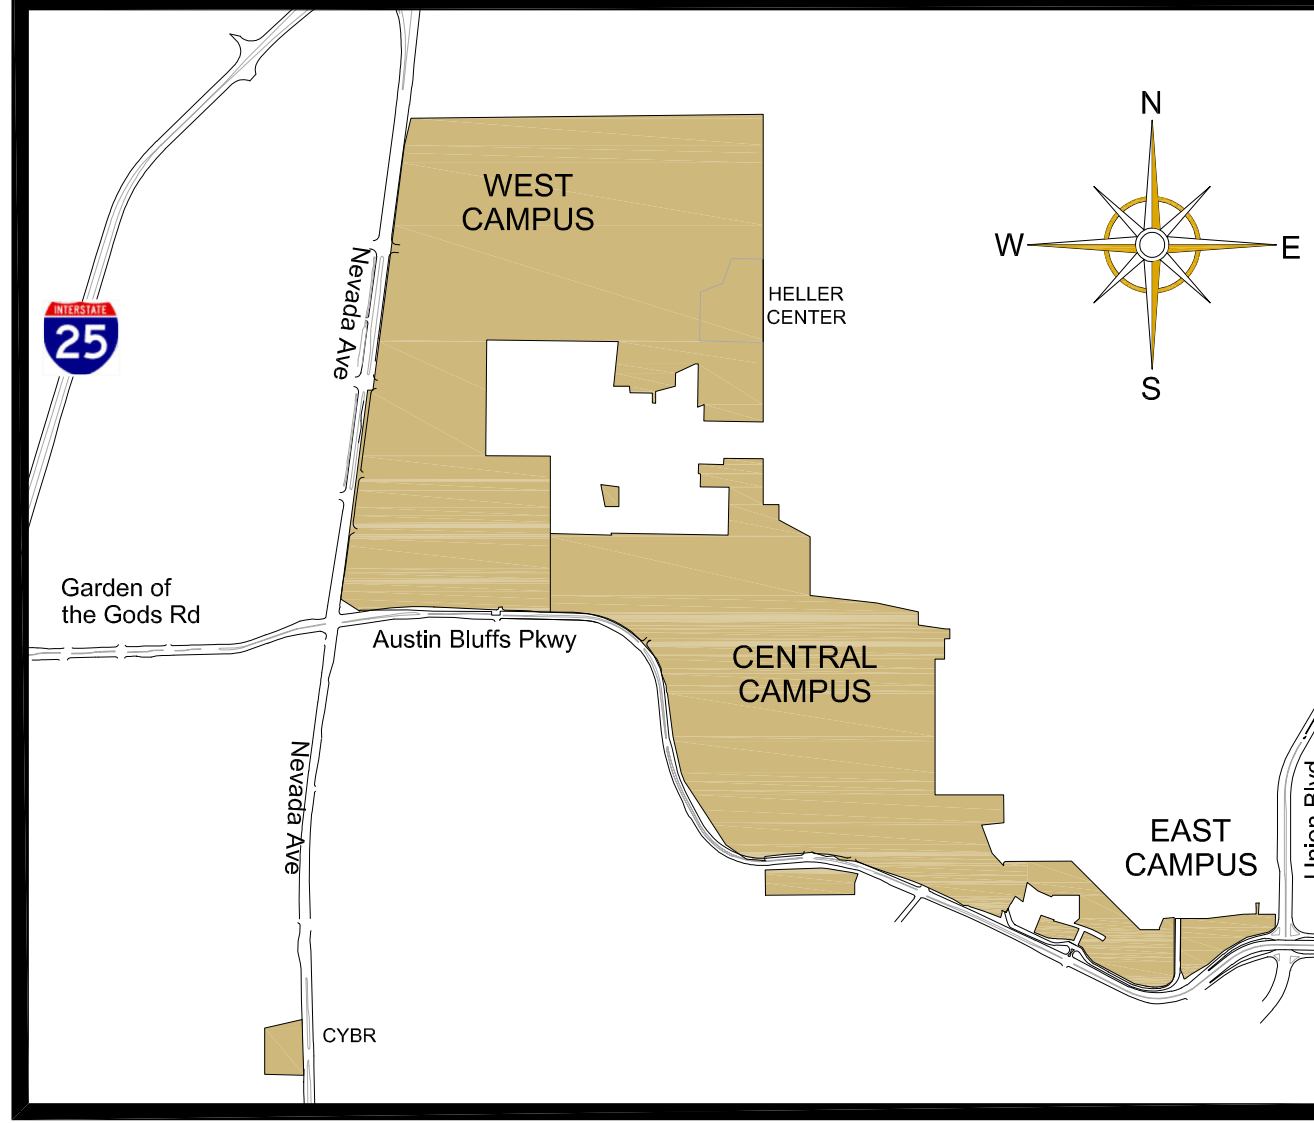

KEY MAP

BUILDING DIRECTORY

- 4010 4010 HOUSE
- ACAD ACADEMIC OFFICE BUILDING
- AEC ANSCHUTZ ENGINEERING CENTER
- AGF ALPINE GARAGE & FIELD
- ANT ANTERO HOUSE
- ASPN ASPEN HOUSE
- AVH ALPINE VALLEY HOUSE
- BH BERGER HALL (INSIDE UCTR)
- BREC BRECKENRIDGE HOUSE
- 815A-D EAGLE ROCK MODULARS
- CENT CENTENNIAL HALL
- CG CRAGMOR GREEN
- CGH CAMPUS GREENHOUSE
- COLU COLUMBINE HALL
- COPR COPPER HOUSE
- CRAG CRAGMOR HALL
- CRES CRESTONE HOUSE
- CSB CAMPUS SERVICES BUILDING
- CUCHARAS HOUSE
- CYBR CYBERSECURITY BUILDING
- DPS DEPT OF PUBLIC SAFETY (INSIDE GTWH)
- DWIR DWIRE HALL
- ECFA ENT CENTER FOR THE ARTS
- ECSS ENT CENTER SET SHOP
- ELDO ELDORA HOUSE
- ENGR ENGINEERING & APPLIED SCIENCE BUILDING
- EPC EL POMAR CENTER
- EPP EL POMAR PLAZA
- FARM FARMHOUSE
- FDCT FAMILY DEVELOPMENT CENTER
- FINE FINE ARTS BUILDING
- FORS FORSTER HOUSE
- GEC GALLOGLY EVENTS CENTER
- GRWC GALLOGLY RECREATION AND WELLNESS CENTER
- GTWG GATEWAY GARAGE
- GTWH GATEWAY HALL
- HBAR HELLER BARN
- HGUH HELLER GUEST HOUSE
- HMAH HELLER MAIN HOUSE
- HSMP WILLIAM J HYBL SPORTS MEDICINE AND PERFORMANCE CENTER
- HPUH HELLER PUMP HOUSE
- HSTU HELLER STUDIO
- INNO INNOVATION HOUSE
- KEY KEYSTONE HOUSE
- KFL KRAEMER FAMILY LIBRARY
- LANE LANE CENTER
- LAPL LA PLATA HOUSE
- LODG THE LODGE
- LP LOWER PLAZA
- MAIN MAIN HALL
- MLA MOUNTAIN LION ANNEX
- MLF MOUNTAIN LION FIELD
- MLFH MOUNTAIN LION FIELD HOUSE
- MLP MOUNTAIN LION PARK
- MLS MOUNTAIN LION STADIUM
- MON MONARCH HOUSE
- OCSE OSBORNE CENTER FOR SCIENCE & ENGINEERING
- RFDH ROARING FORK DINING HALL
- SANJ SAN JUAN HOUSE
- SHAV SHAVANO HOUSE
- STM STEAMBOAT HOUSE
- SUST SUSTAINABILITY DEMONSTRATION HOUSE
- TELL TELLURIDE HOUSE
- TVQ TELLURIDE-VAIL QUAD
- UCTR UNIVERSITY CENTER
- UHAL UNIVERSITY HALL
- UOPK UNIVERSITY OFFICE PARK
- UP UPPER PLAZA
- VAIL VAIL HOUSE
- WL WEST LAWN