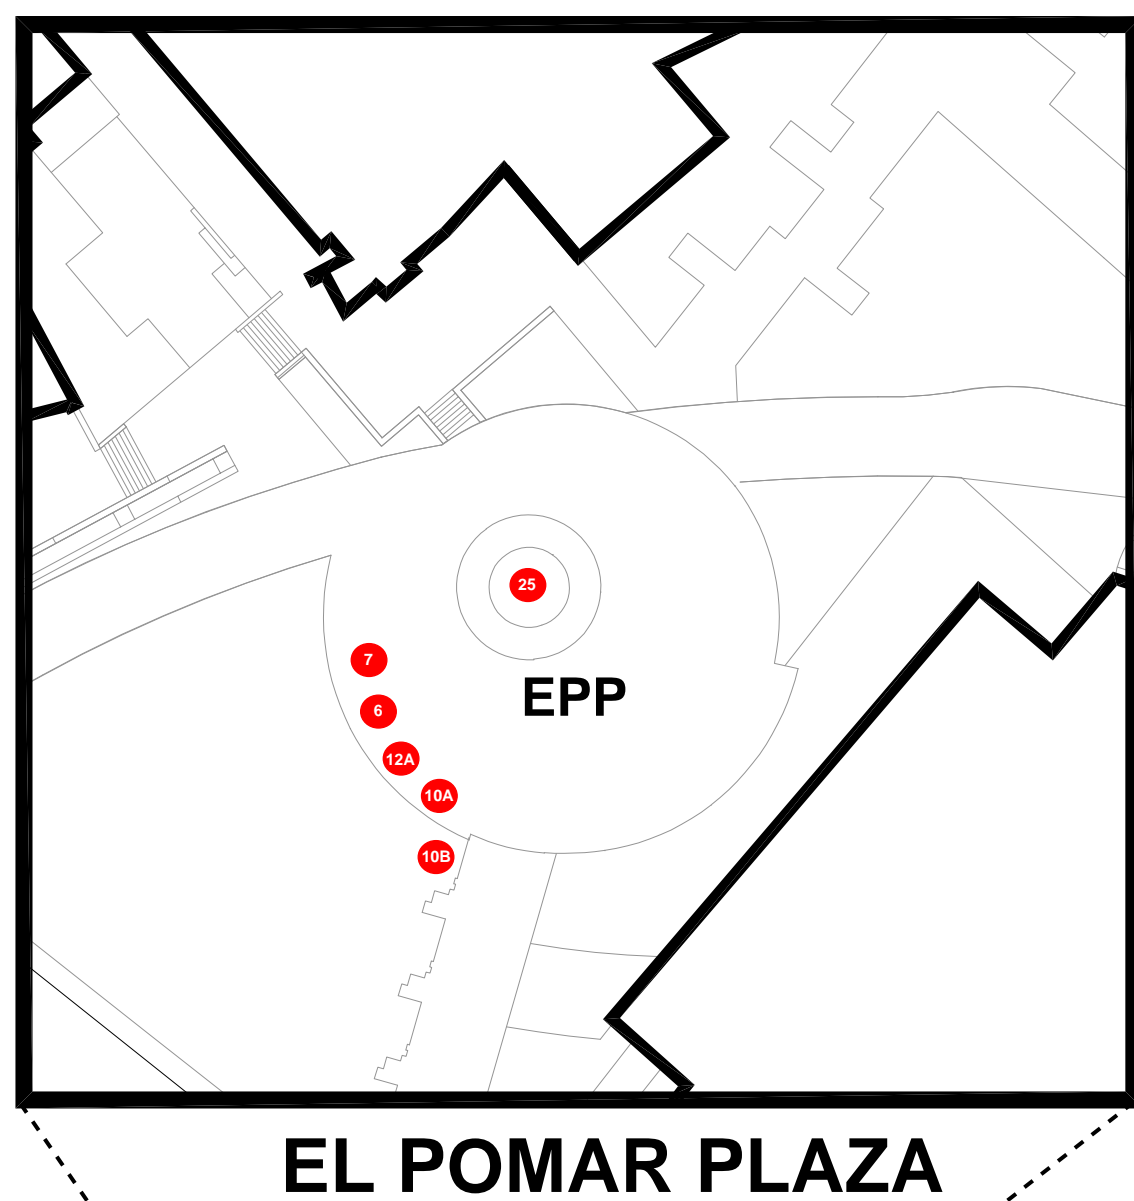

CYBERSECURITY