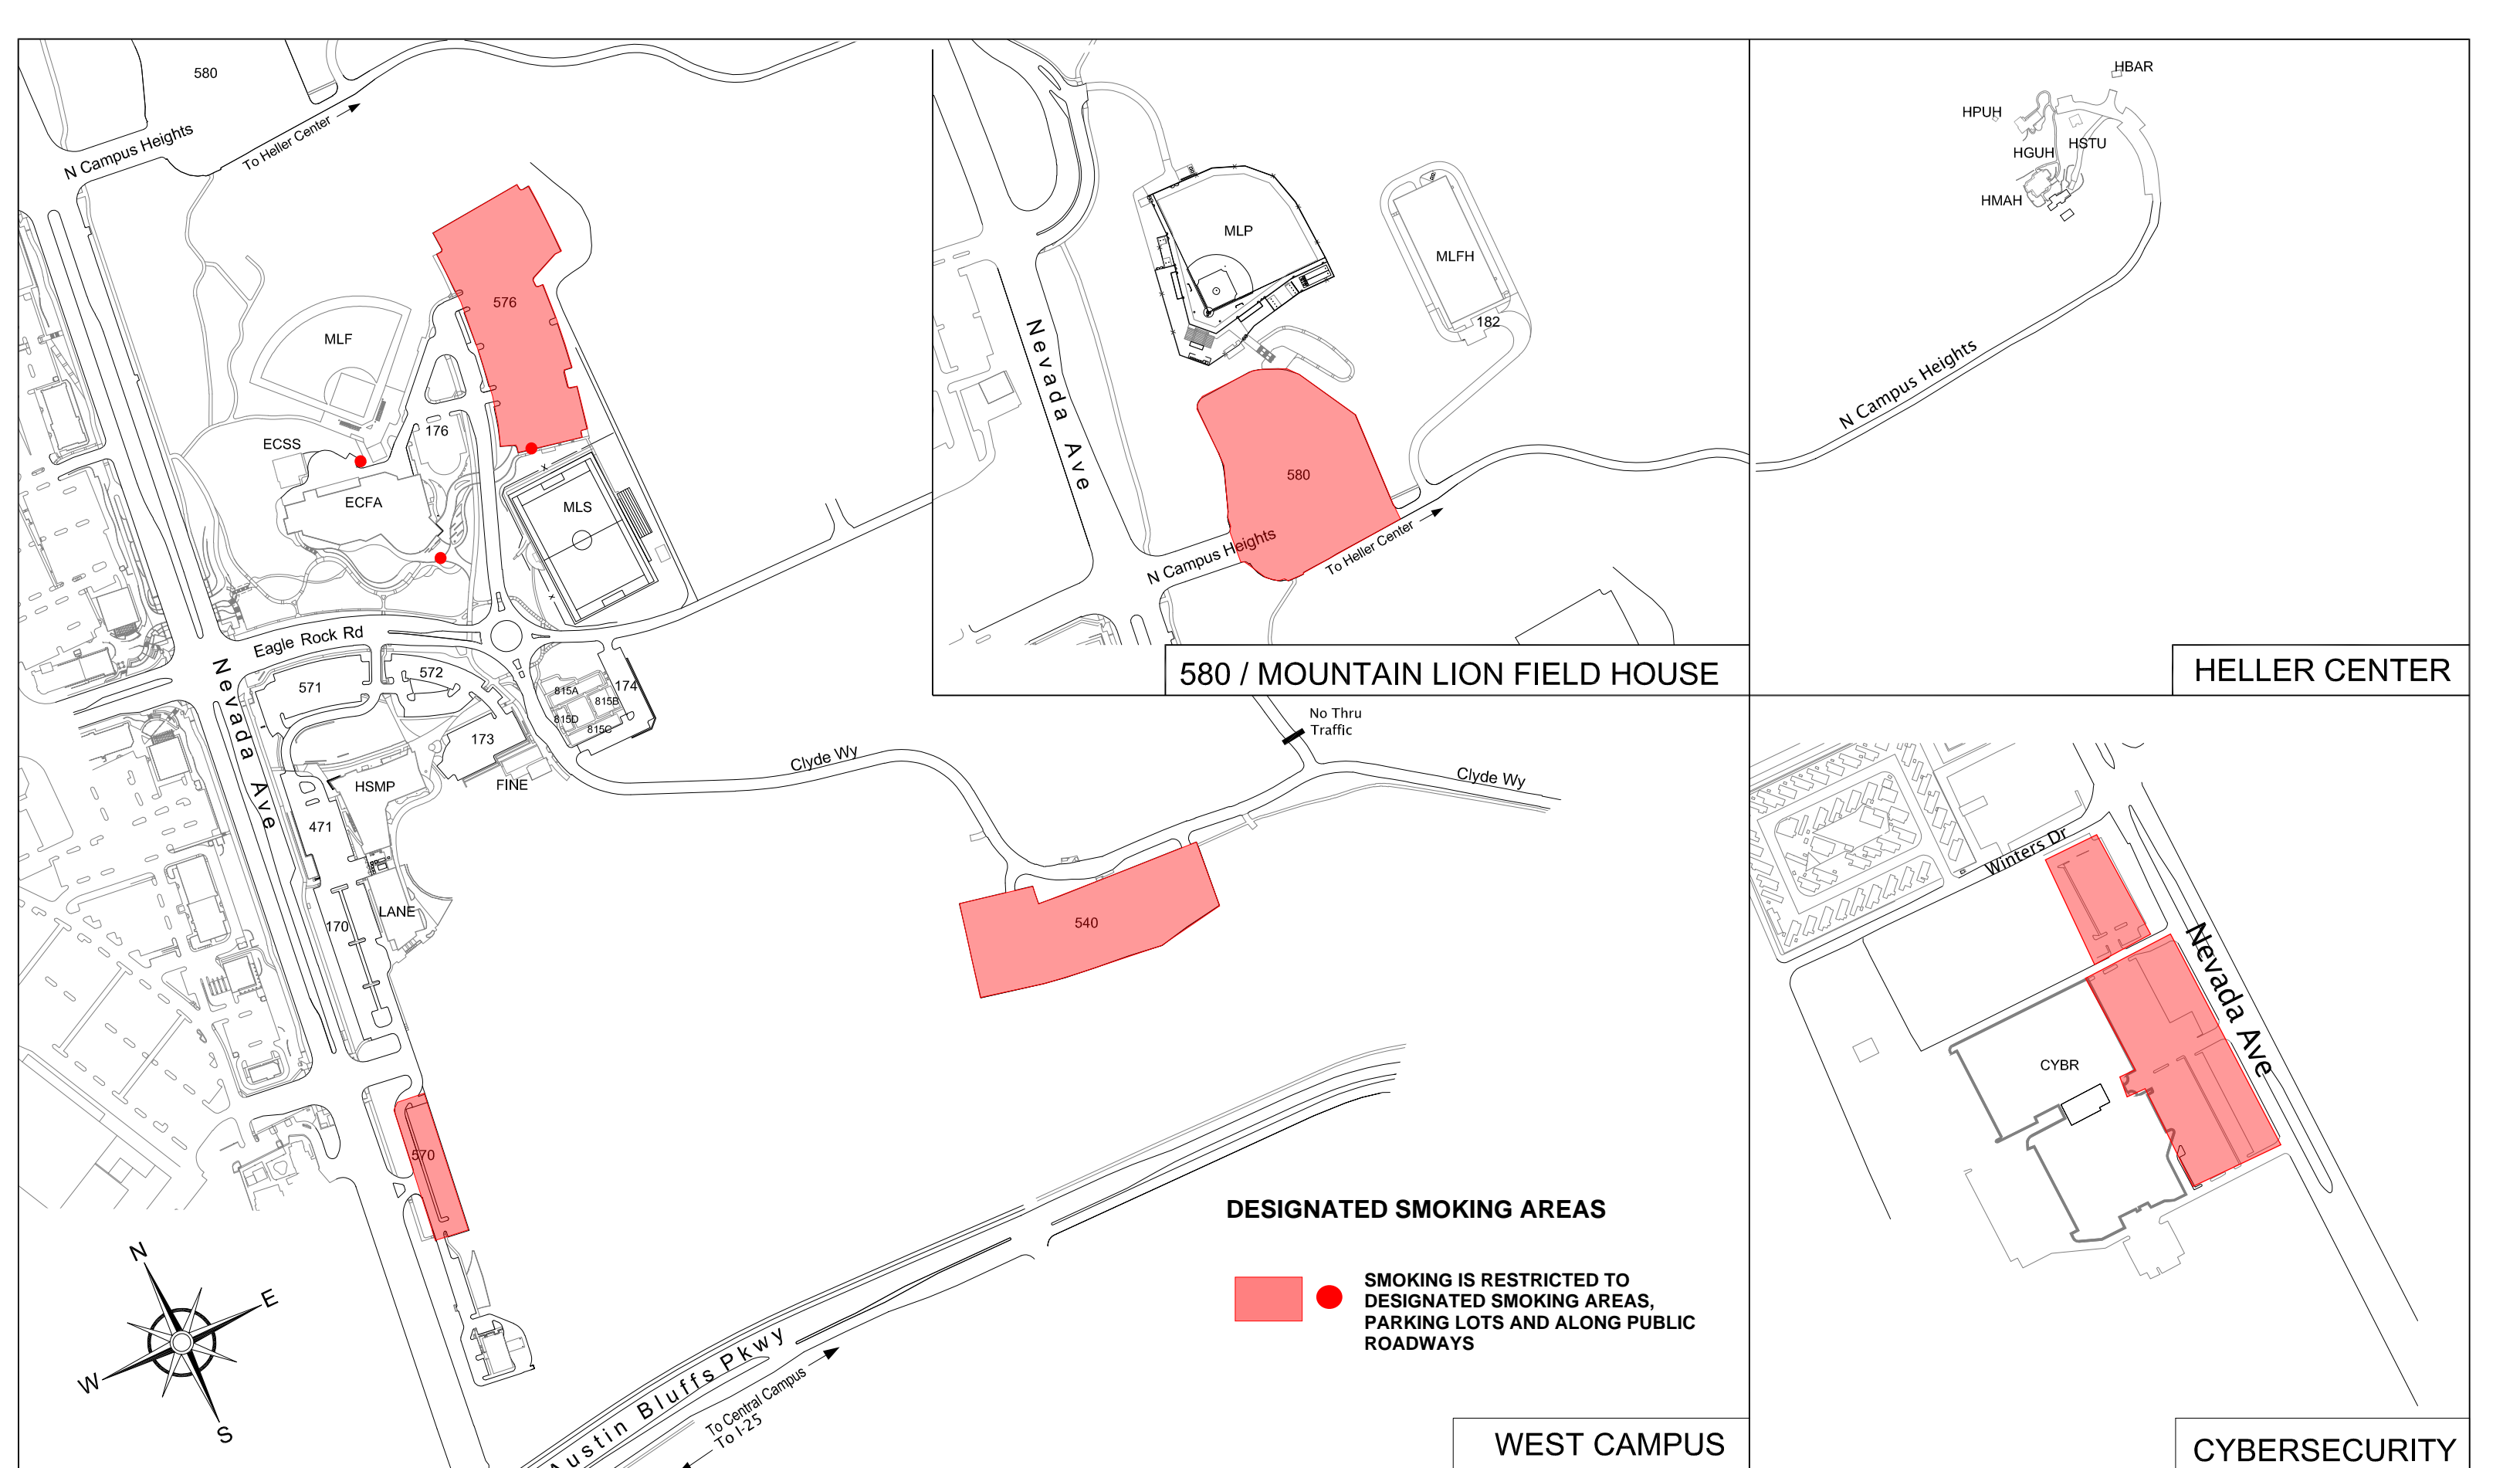

DESIGNATED SMOKING AREAS

SMOKING IS RESTRICTED TO DESIGNATED SMOKING AREAS, PARKING LOTS AND ALONG PUBLIC ROADWAYS

EAST CAMPUS

CENTRAL CAMPUS

**Planning, Design
and Construction**
 UNIVERSITY OF COLORADO
 COLORADO SPRINGS

Designated Smoking Area
CAMPUS MAP

Scale:
 Not To Scale
 Date:
 Drawn by:
 MQF