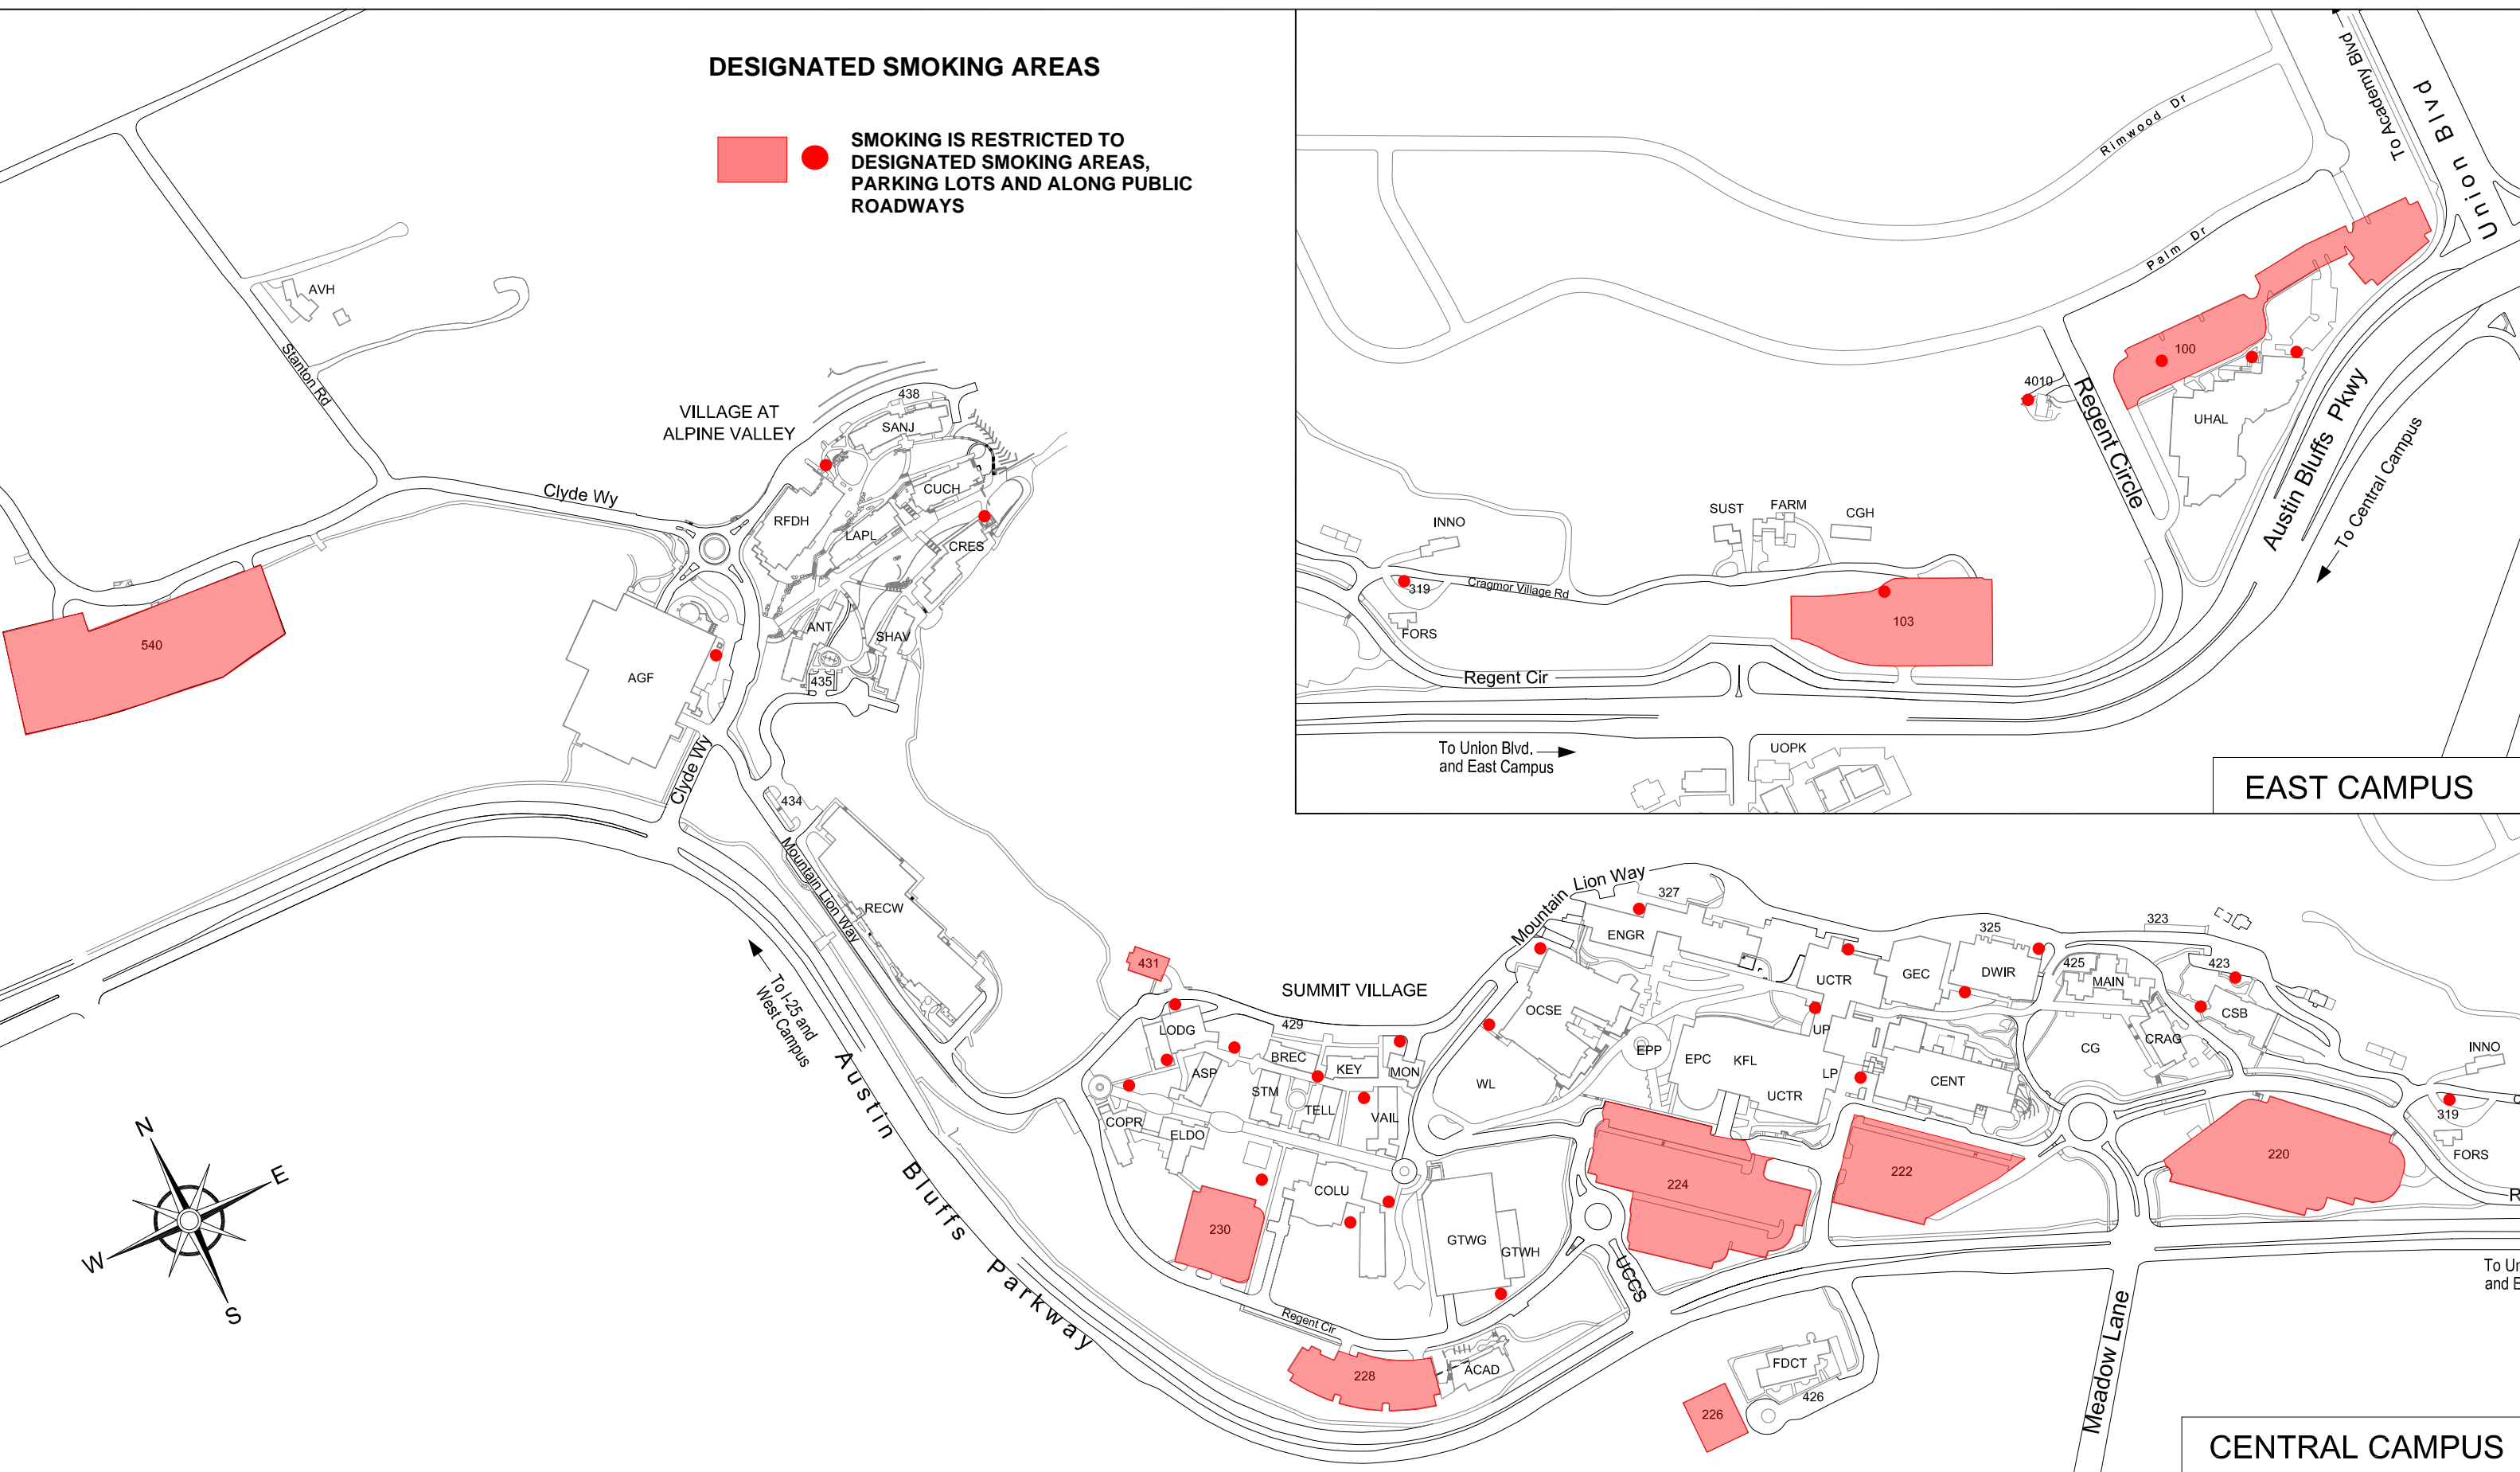

DESIGNATED SMOKING AREAS

SMOKING IS RESTRICTED TO DESIGNATED SMOKING AREAS, PARKING LOTS AND ALONG PUBLIC ROADWAYS

EAST CAMPUS

CENTRAL CAMPUS

**Planning, Design
and Construction**
 UNIVERSITY OF COLORADO
 COLORADO SPRINGS

Designated Smoking Area
CAMPUS MAP

Scale:
 Not To Scale
 Date:
 Drawn by:
 MQF