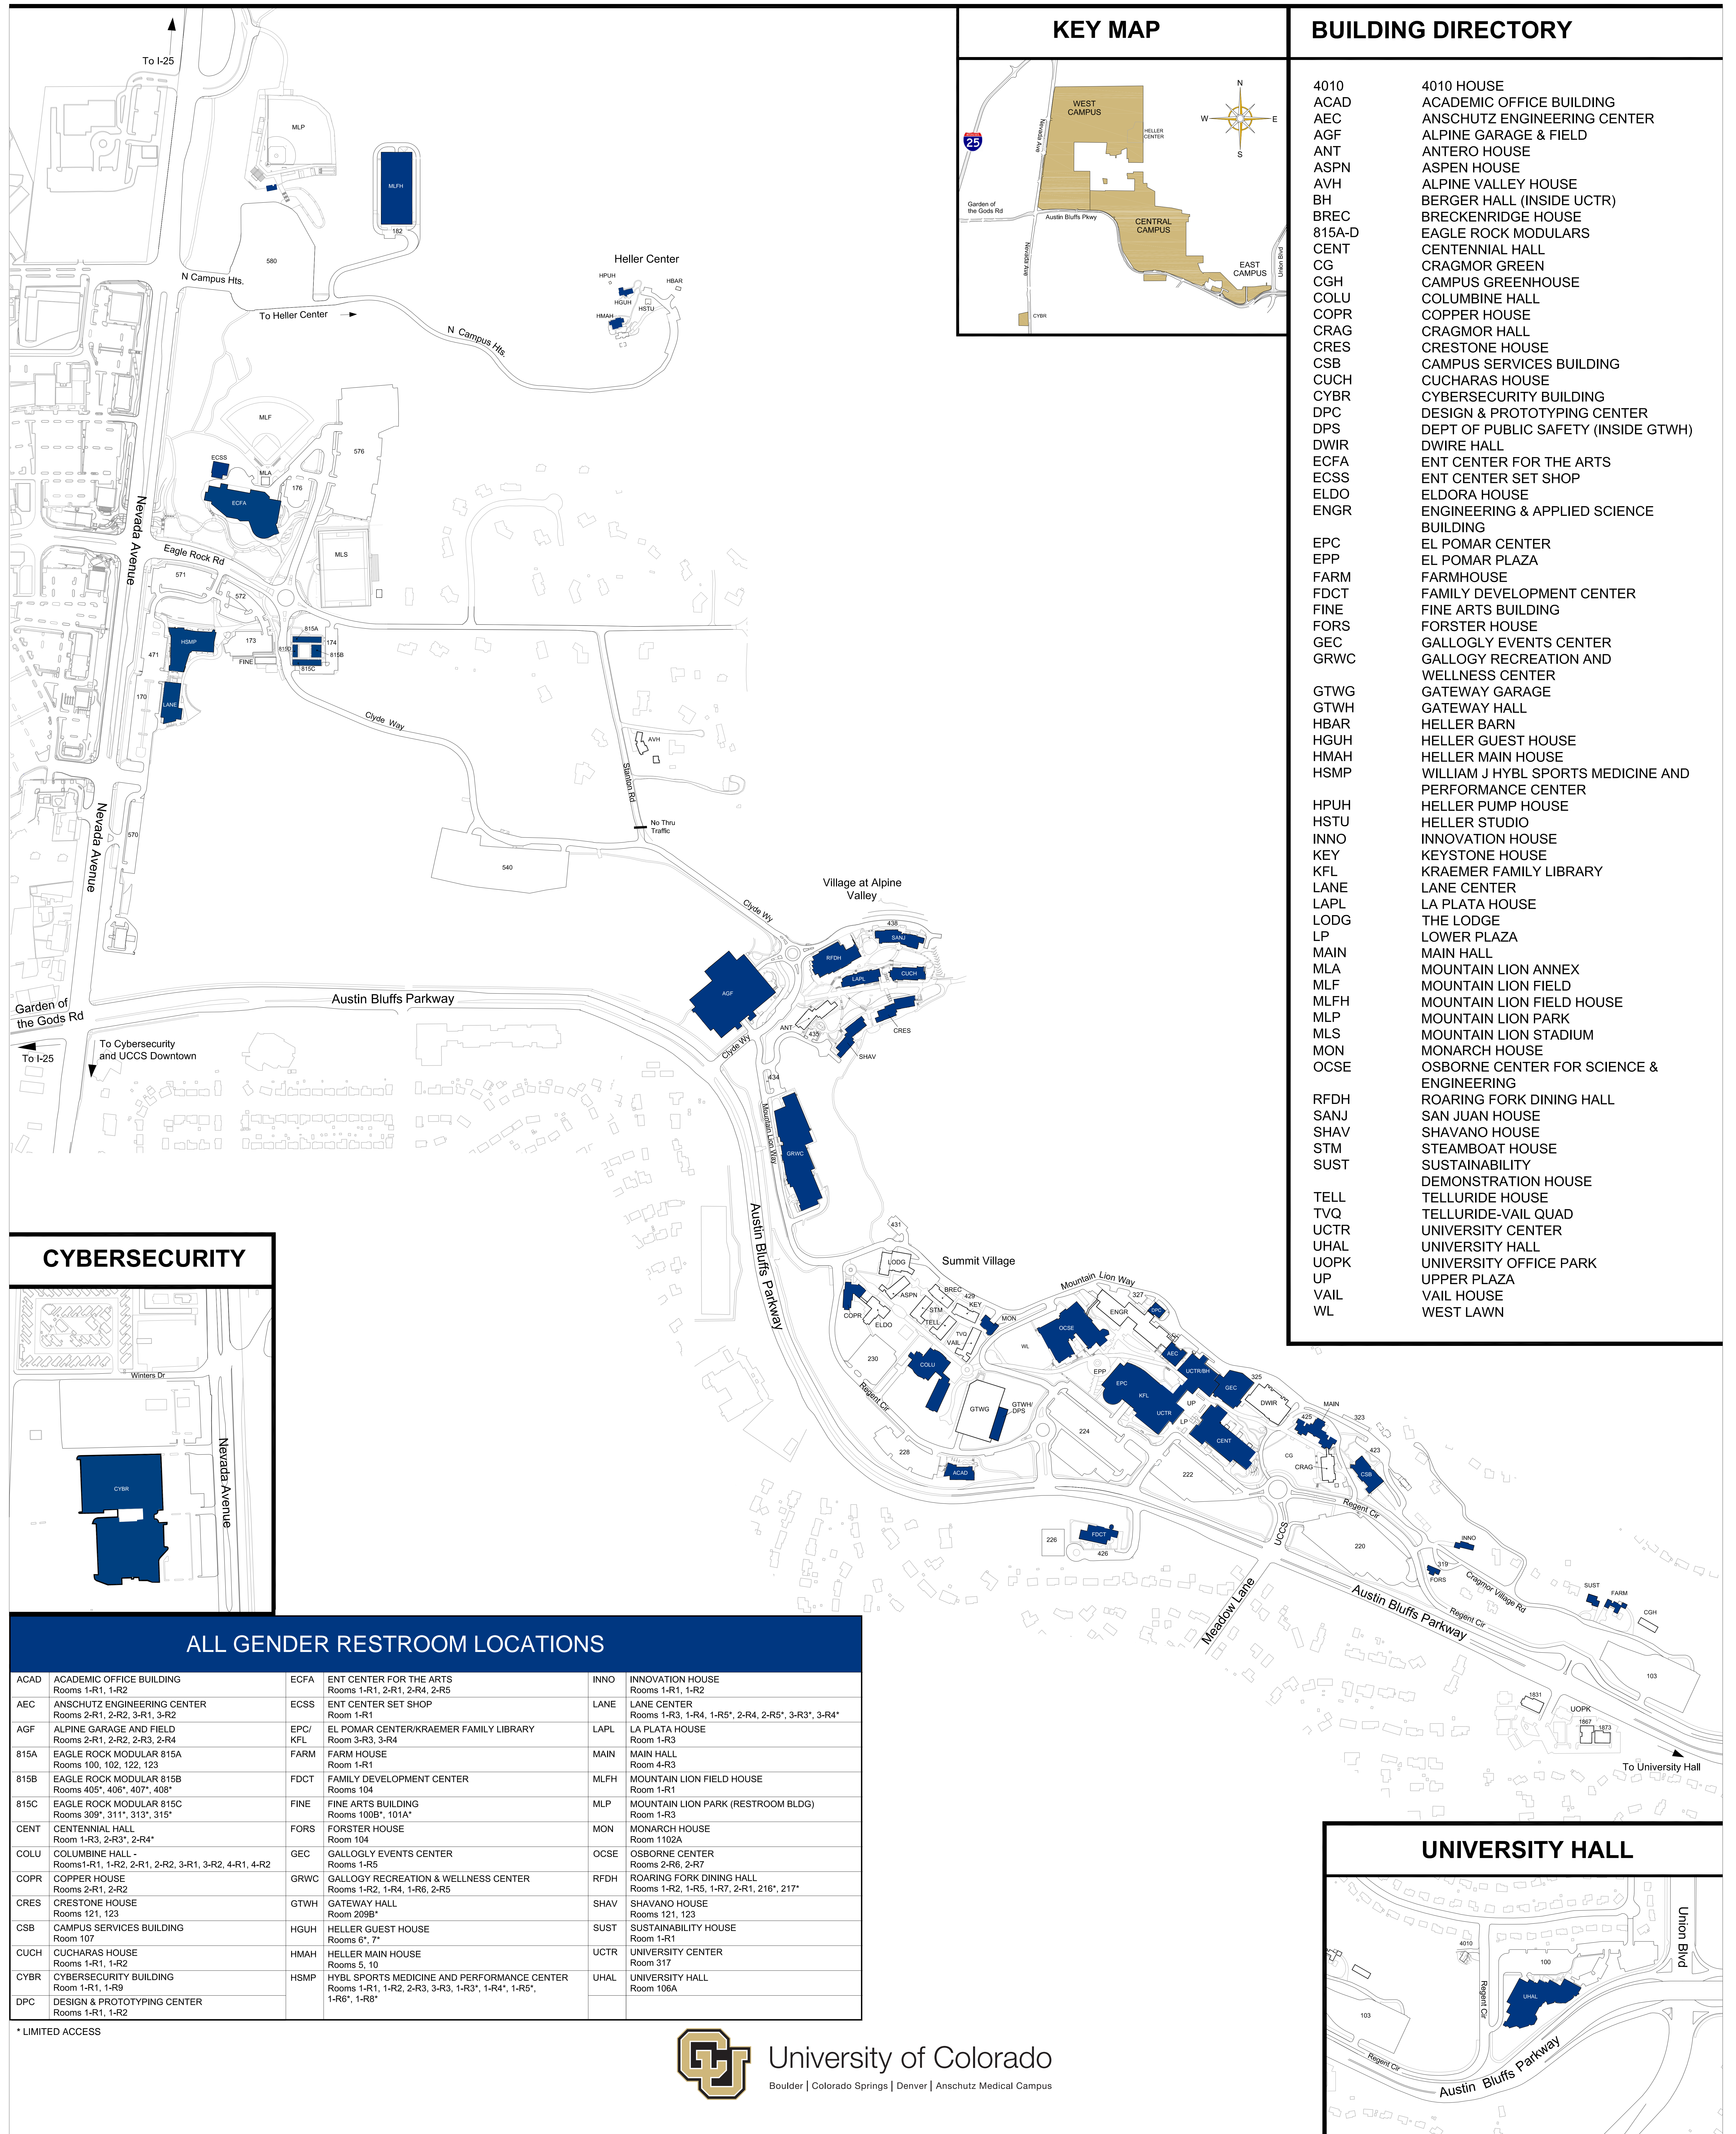

# ALL GENDER RESTROOM MAP

In the continuing effort to foster an affirming and inclusive environment, this map provides a list of our on-campus all-gender restrooms.  
Note: Unless noted, these restrooms are single use spaces with a lock.

BUILDING DIRECTORY	
4010	4010 HOUSE
ACAD	ACADEMIC OFFICE BUILDING
AEC	ANSCHUTZ ENGINEERING CENTER
AGF	ALPINE GARAGE & FIELD
ANT	ANTERO HOUSE
ASP	ASPEN HOUSE
AVH	ALPINE VALLEY HOUSE
BH	BERGER HALL (INSIDE UCTR)
BREC	BRECKENRIDGE HOUSE
815A-D	EAGLE ROCK MODULARS
CENT	CENTENNIAL HALL
CG	Cragmor Green
CGH	CAMPUS GREENHOUSE
COLU	COLUMBINE HALL
COPR	COPPER HOUSE
CRAG	CRAGMOR HALL
CRES	CRESTONE HOUSE
CSB	CAMPUS SERVICES BUILDING
CUCH	CUCHARAS HOUSE
CYBR	CYBERSECURITY BUILDING
DPC	DESIGN & PROTOTYPING CENTER
DPS	DEPT OF PUBLIC SAFETY (INSIDE GTWH)
DWIR	DWIRE HALL
ECFA	ENT CENTER FOR THE ARTS
ECSS	ENT CENTER SET SHOP
ELDO	ELDORA HOUSE
ENGR	ENGINEERING & APPLIED SCIENCE BUILDING
EPC	EL POMAR CENTER
EPP	EL POMAR PLAZA
FARM	FARMHOUSE
FDCT	FAMILY DEVELOPMENT CENTER
FINE	FINE ARTS BUILDING
FORS	FORSTER HOUSE
GEC	GALLOGLY RECREATION AND WELLNESS CENTER
GRWC	GATEWAY GARAGE
GTWG	GATEWAY HALL
GTWH	HELLER BARN
HBAR	HELLER GUEST HOUSE
HGUH	HELLER MAIN HOUSE
HMAH	WILLIAM J HYBL SPORTS MEDICINE AND PERFORMANCE CENTER
HSMP	HELLER PUMP HOUSE
HPUH	HELLER STUDIO
HSTU	INNOVATION HOUSE
INNO	KEYSTONE HOUSE
KEY	KRAEMER FAMILY LIBRARY
KFL	LANE CENTER
LANE	LA PLATA HOUSE
LAPL	THE LODGE
LODG	LOWER PLAZA
LP	MAIN HALL
MAIN	MOUNTAIN LION ANNEX
MLA	MOUNTAIN LION FIELD
MLF	MOUNTAIN LION FIELD HOUSE
MLFH	MOUNTAIN LION PARK (RESTROOM BLDG)
MLP	MOUNTAIN LION STADIUM
MLS	MONARCH HOUSE
MON	OSBORNE CENTER FOR SCIENCE & ENGINEERING
OCSE	ROARING FORK DINING HALL
RFDH	SAN JUAN HOUSE
SANJ	SHAVANO HOUSE
SHAV	STEAMBOAT HOUSE
STM	SUSTAINABILITY DEMONSTRATION HOUSE
SUST	TELLURIDE HOUSE
TELL	TELLURIDE-VAIL QUAD
TVQ	UNIVERSITY CENTER
UCTR	UNIVERSITY HALL
UHAL	UNIVERSITY OFFICE PARK
UOPK	UPPER PLAZA
UP	VAIL HOUSE
VAIL	WEST LAWN
WL	