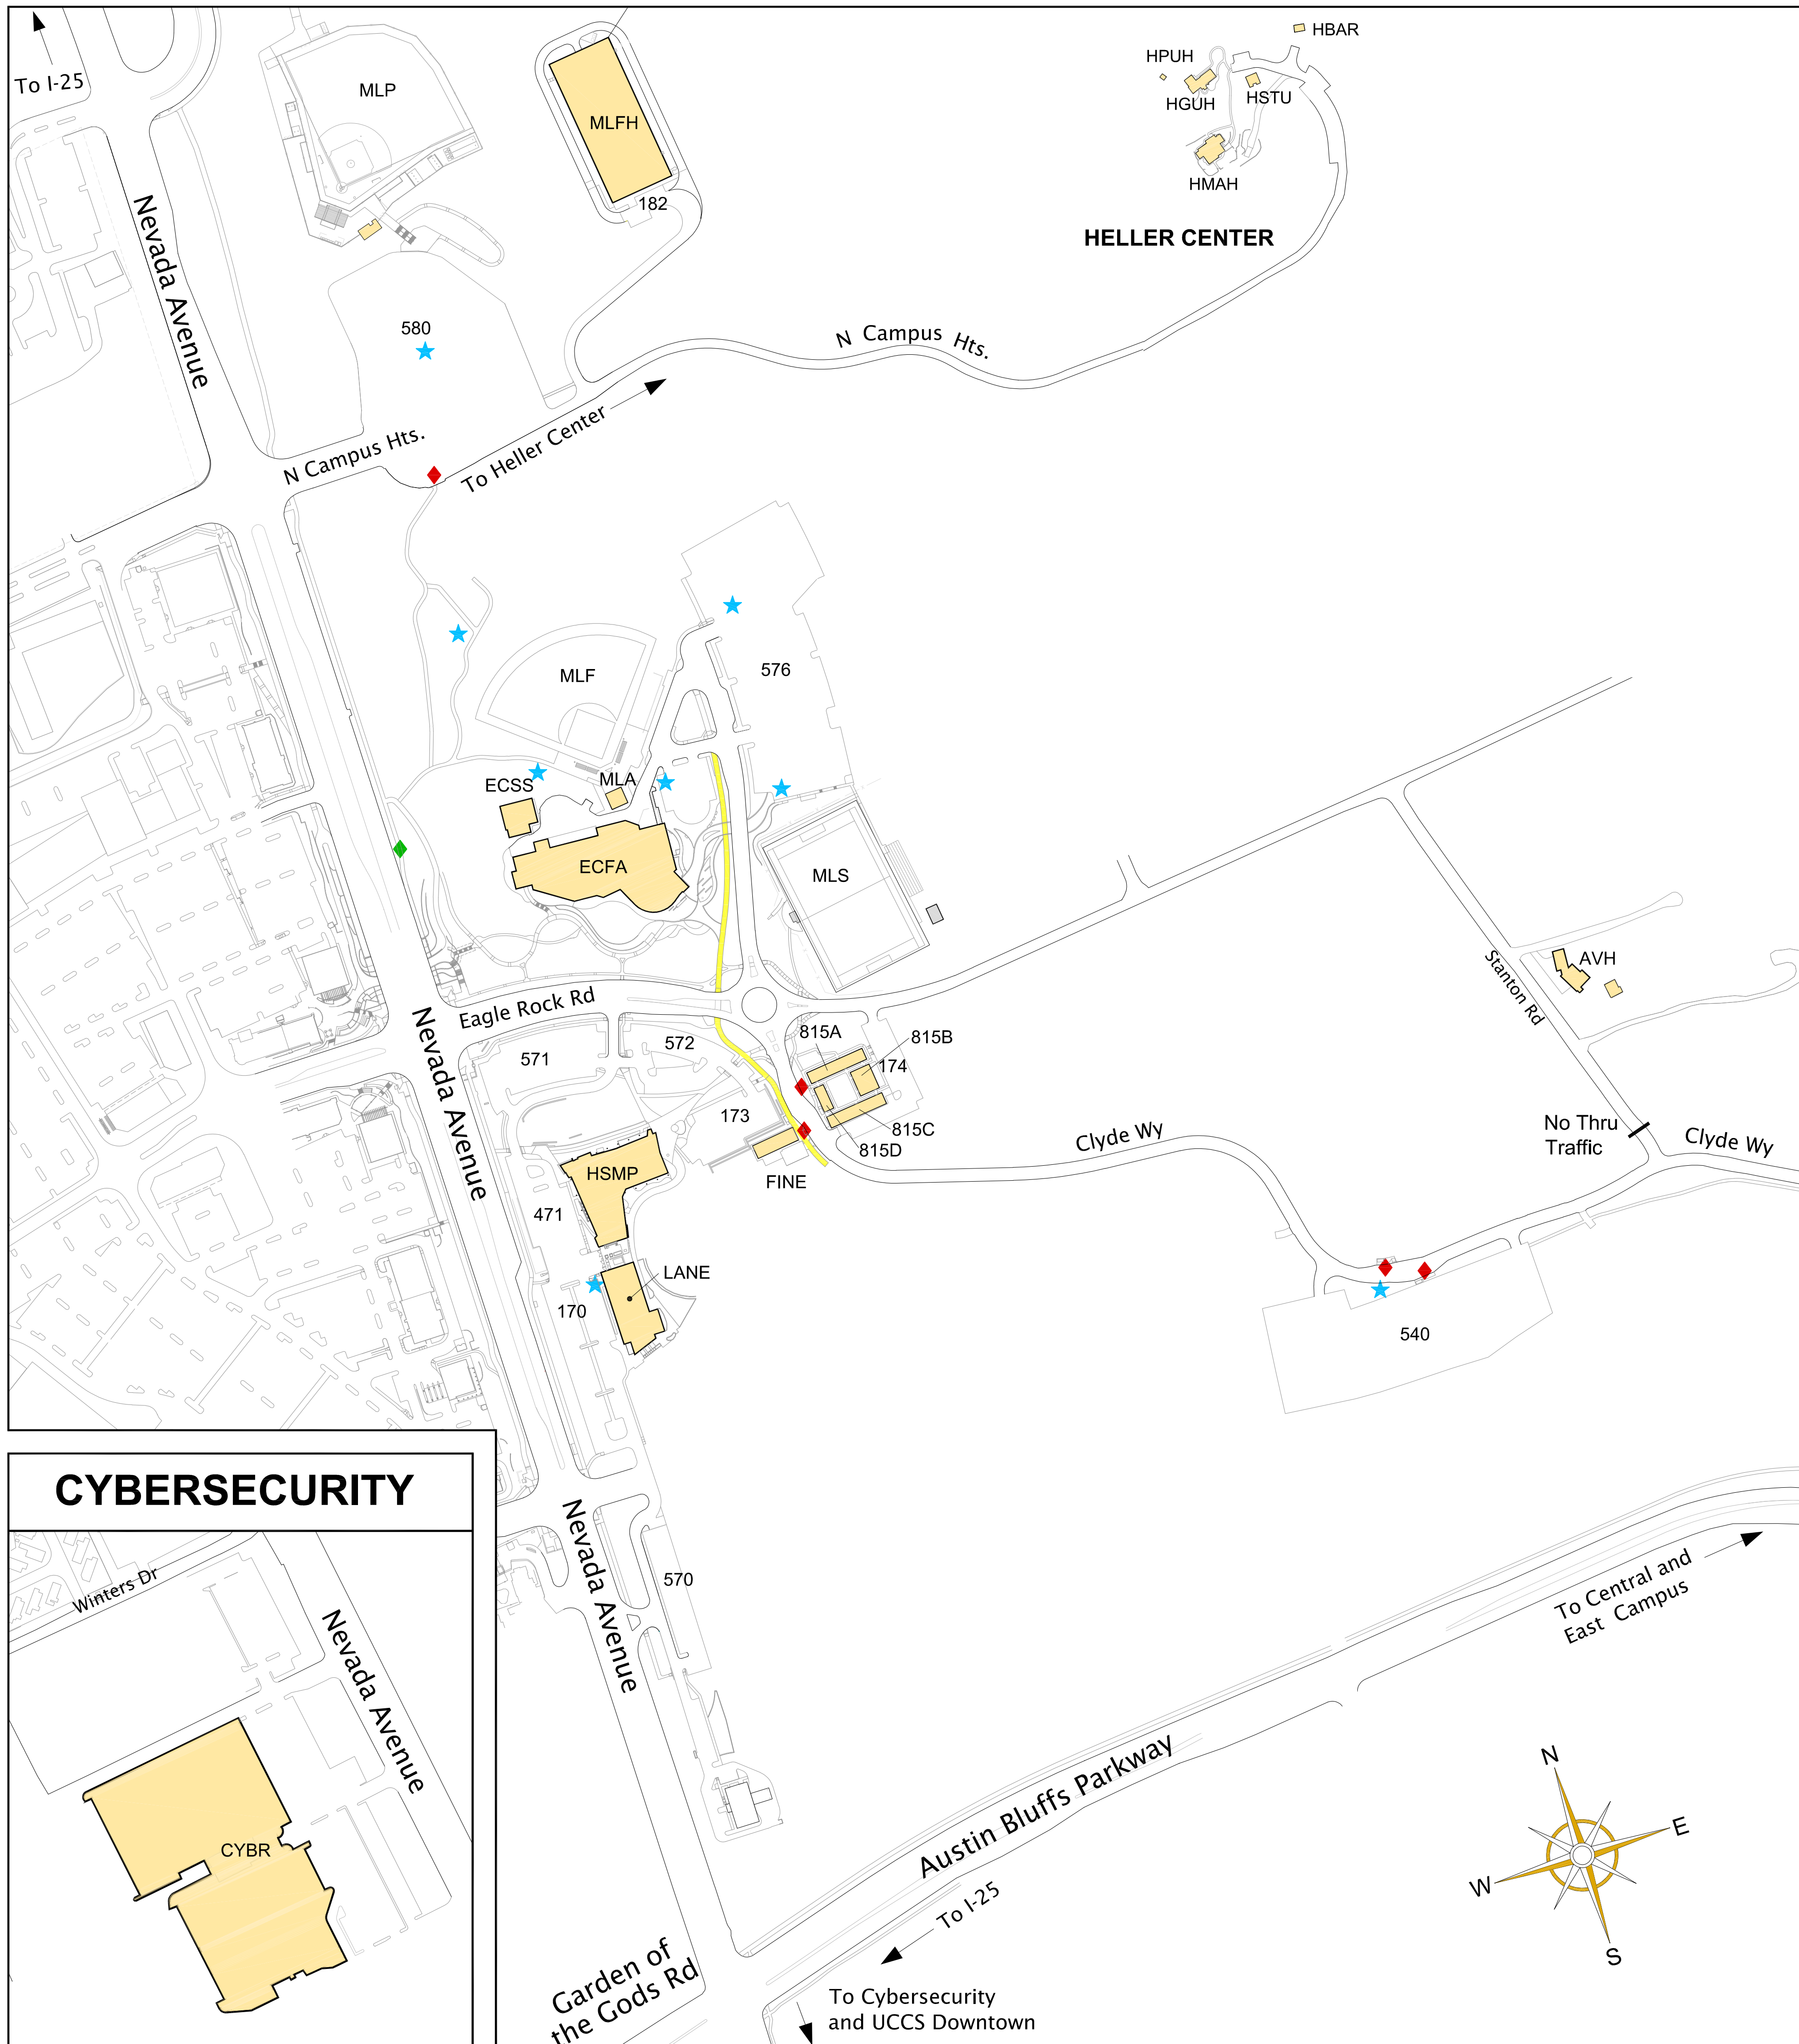

PARKING INFORMATION

All campus parking requires a permit or hourly payment unless otherwise specified.

VISITOR HOURLY PARKING:

- Pay machines for main campus are $2.50/hr or $12.50 all-day and are located in Lots 220, 222, 224, GTWG level 3, AGF level 1 visitor section.
- Pay machines for 100 and 500 series parking lots are $1.25/hr or $6.25 all-day and are located in Lots 170, 572, 576 and 580.
- Pay by phone option available through Parkmobile. ($0.35 transaction fee applies)

FREE STUDENT & EMPLOYEE PARKING: (Requires Permit Registration)

- Central Campus - Lot 540
- West Campus - Lots 570, 571, 572, 576 & 580.
- Free shuttle to Central Campus during Fall, Spring and Summer semesters.

FREE PARKING:

- Fridays after 4:00pm, weekends, during breaks between semesters and campus closures.
- Parking violations such as fire lanes, handicap, reserved spaces, etc. are enforced 24/7.

CONTACT

Department of Public Safety: (719) 255-3111
Parking & Transportation: (719) 255-3528

BUILDING DIRECTORY

4010	4010 HOUSE
ACAD	ACADEMIC OFFICE BUILDING
AEC	ANSCHUTZ ENGINEERING CENTER
AGF	ALPINE GARAGE & FIELD
ANT	ANTERO HOUSE
ASPN	ASPEN HOUSE
AVH	ALPINE VALLEY HOUSE
BH	BERGER HALL (INSIDE UCTR)
BREC	BRECKENRIDGE HOUSE
815A-D	EAGLE ROCK MODULARS
CENT	CENTENNIAL HALL
CG	CRAGMOR GREEN
CGH	CAMPUS GREENHOUSE
COLU	COLUMBINE HALL
COPR	COPPER HOUSE
CRAG	CRAGMOR HALL
CRES	CRESTONE HOUSE
CSB	CAMPUS SERVICES BUILDING
CUCH	CUCHARAS HOUSE
CYBR	CYBERSECURITY BUILDING
DPC	DESIGN & PROTOTYPING CENTER
DPS	DEPT OF PUBLIC SAFETY (INSIDE GTWH)
DWIR	DWIRE HALL
ECFA	ENT CENTER FOR THE ARTS
ECSS	ENT CENTER SET SHOP
ELDO	ELDORA HOUSE
ENGR	ENGINEERING & APPLIED SCIENCE BUILDING
EPC	EL POMAR CENTER
EPP	EL POMAR PLAZA
FARM	FARMHOUSE
FDCT	FAMILY DEVELOPMENT CENTER
FINE	FINE ARTS BUILDING
FORS	FORSTER HOUSE
GEC	GALLOGLY EVENTS CENTER
GRWC	GALLOGLY RECREATION AND WELLNESS CENTER
GTWG	GATEWAY GARAGE
GTWH	GATEWAY HALL
HBAR	HELLER BARN
HGUH	HELLER GUEST HOUSE
HMAH	HELLER MAIN HOUSE
HSMP	WILLIAM J. HYBL SPORTS MEDICINE AND PERFORMANCE CENTER
HPUH	HELLER PUMP HOUSE
HSTU	HELLER STUDIO
INNO	INNOVATION HOUSE
KEY	KEYSTONE HOUSE
KFL	KRAEMER FAMILY LIBRARY
LANE	LANE CENTER
LAPL	LA PLATA HOUSE
LODG	THE LODGE
LP	LOWER PLAZA
MAIN	MAIN HALL
MLA	MOUNTAIN LION ANNEX
MLF	MOUNTAIN LION FIELD
MLFH	MOUNTAIN LION FIELD HOUSE
MLP	MOUNTAIN LION PARK
MLS	MOUNTAIN LION STADIUM
MON	MONARCH HOUSE
OCSE	OSBORNE CENTER
RFDH	ROARING FORK DINING HALL
SANJ	SAN JUAN HOUSE
SHAV	SHAVANO HOUSE
STM	STEAMBOAT HOUSE
SUST	SUSTAINABILITY DEMONSTRATION HOUSE
TELL	TELLURIDE HOUSE
TVQ	TELLURIDE-VAIL QUAD
UCTR	UNIVERSITY CENTER
UHAL	UNIVERSITY HALL
UOPK	UNIVERSITY OFFICE PARK
UP	UPPER PLAZA
VAIL	VAIL HOUSE
WL	WEST LAWN