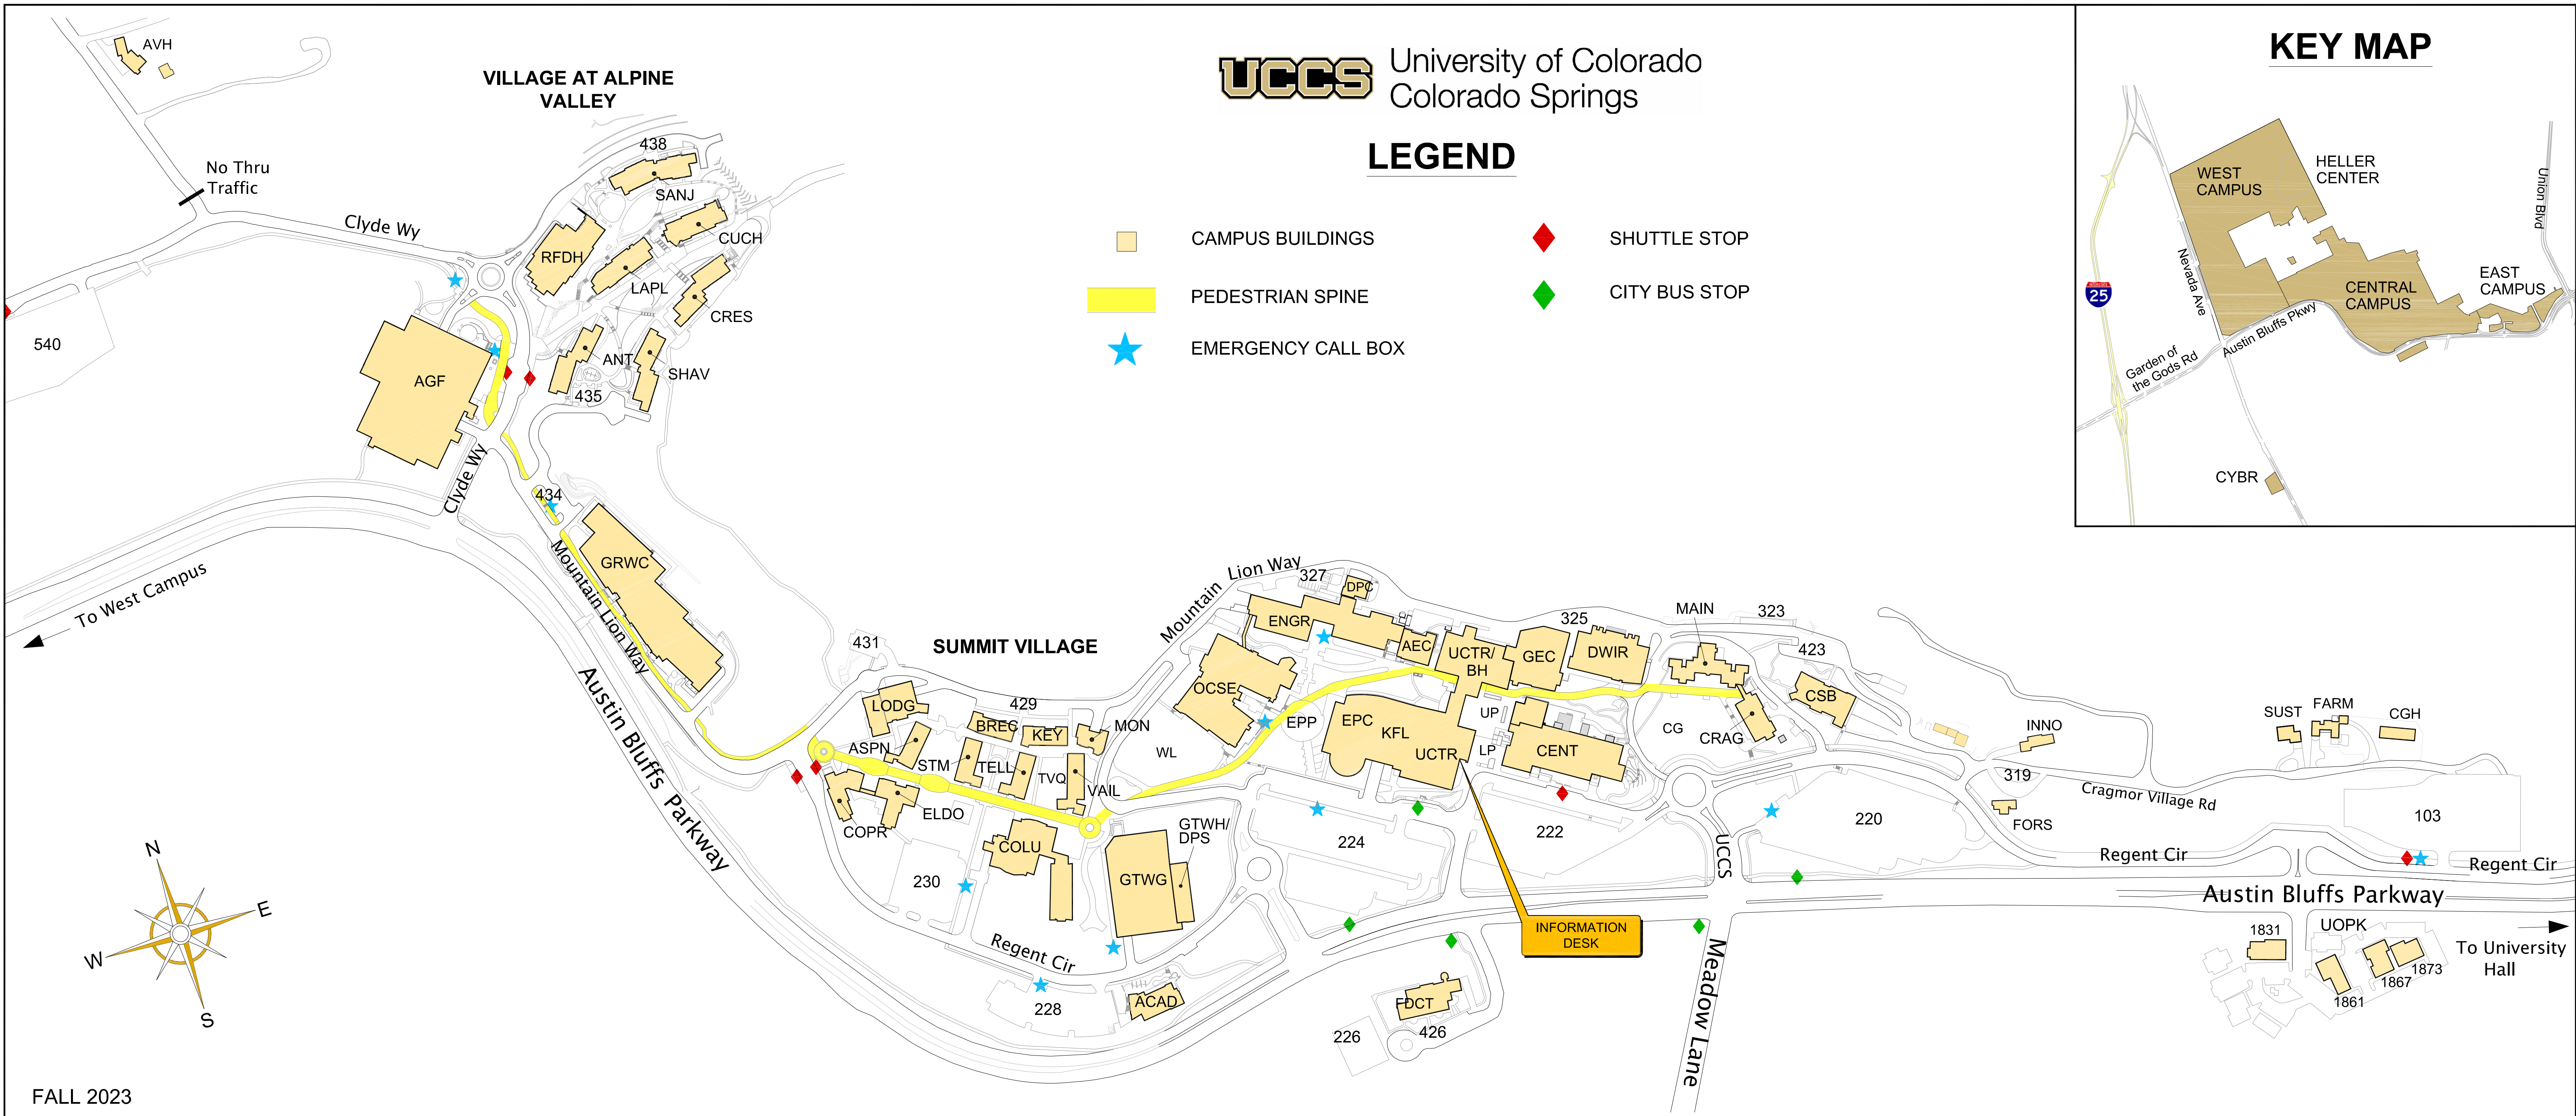

**LEGEND**

- CAMPUS BUILDINGS
- PEDESTRIAN SPINE
- EMERGENCY CALL BOX
- SHUTTLE STOP
- CITY BUS STOP

**KEY MAP**

FALL 2023

**BUILDING DIRECTORY**

4010 ----- 4010 HOUSE	ELDO ----- ELDORA HOUSE	LAPL ----- LA PLATA HOUSE
ACAD ----- ACADEMIC OFFICE BUILDING	ENGR ----- ENGINEERING & APPLIED SCIENCE BUILDING	LODG ----- THE LODGE
AEC ----- ANSCHUTZ ENGINEERING CENTER	EPC ----- EL POMAR CENTER	LP ----- LOWER PLAZA
AGF ----- ALPINE GARAGE & FIELD	EPP ----- EL POMAR PLAZA	MAIN ----- MAIN HALL
ANT ----- ANTERO HOUSE	FARM ----- FARMHOUSE	MLA ----- MOUNTAIN LION ANNEX
ASPN ----- ASPEN HOUSE	FDCT ----- FAMILY DEVELOPMENT CENTER	MLF ----- MOUNTAIN LION FIELD
AVH ----- ALPINE VALLEY HOUSE	FINE ----- FINE ARTS BUILDING	MLFH ----- MOUNTAIN LION FIELD HOUSE
BH ----- BERGER HALL (INSIDE UCTR)	FORS ----- FORSTER HOUSE	MLP ----- MOUNTAIN LION PARK
BREC ----- BRECKENRIDGE HOUSE	GEC ----- GALLOGLY EVENTS CENTER	MLS ----- MOUNTAIN LION STADIUM
815A-D ----- EAGLE ROCK MODULARS	GRWC ----- GALLOGY RECREATION AND WELLNESS CENTER	MON ----- MONARCH HOUSE
CENT ----- CENTENNIAL HALL	GTWG ----- GATEWAY GARAGE	OCSE ----- OSBORNE CENTER
CG ----- CRAGMOR GREEN	GTWH ----- GATEWAY HALL	RFDH ----- ROARING FORK DINING HALL
CGH ----- CAMPUS GREENHOUSE	HBAR ----- HELLER BARN	SANJ ----- SAN JUAN HOUSE
COLU ----- COLUMBINE HALL	HGUH ----- HELLER GUEST HOUSE	SHAV ----- SHAVANO HOUSE
COPR ----- COPPER HOUSE	HMAH ----- HELLER MAIN HOUSE	STM ----- STEAMBOAT HOUSE
CRAG ----- CRAGMOR HALL	HSMP ----- WILLIAM J. HYBL SPORTS MEDICINE AND PERFORMANCE CENTER	SUST ----- SUSTAINABILITY DEMONSTRATION HOUSE
CRES ----- CRESTONE HOUSE	HPUH ----- HELLER PUMP HOUSE	TELL ----- TELLURIDE HOUSE
CSB ----- CAMPUS SERVICES BUILDING	HSTU ----- HELLER STUDIO	TVQ ----- TELLURIDE-VAIL QUAD
CUCH ----- CUCARAS HOUSE	INNO ----- INNOVATION HOUSE	UCTR ----- UNIVERSITY CENTER
CYBR ----- CYBERSECURITY BUILDING	KEY ----- KEYSTONE HOUSE	UHAL ----- UNIVERSITY HALL
DPC ----- DESIGN & PROTOTYPING CENTER	KFL ----- KRAEMER FAMILY LIBRARY	UOPK ----- UNIVERSITY OFFICE PARK
DPS ----- DEPT OF PUBLIC SAFETY (INSIDE GTWH)	LANE ----- LANE CENTER	UP ----- UPPER PLAZA
DWIR ----- DWIRE HALL		VAIL ----- VAIL HOUSE
ECFA ----- ENT CENTER FOR THE ARTS		WL ----- WEST LAWN
ECSS ----- ENT CENTER SET SHOP		