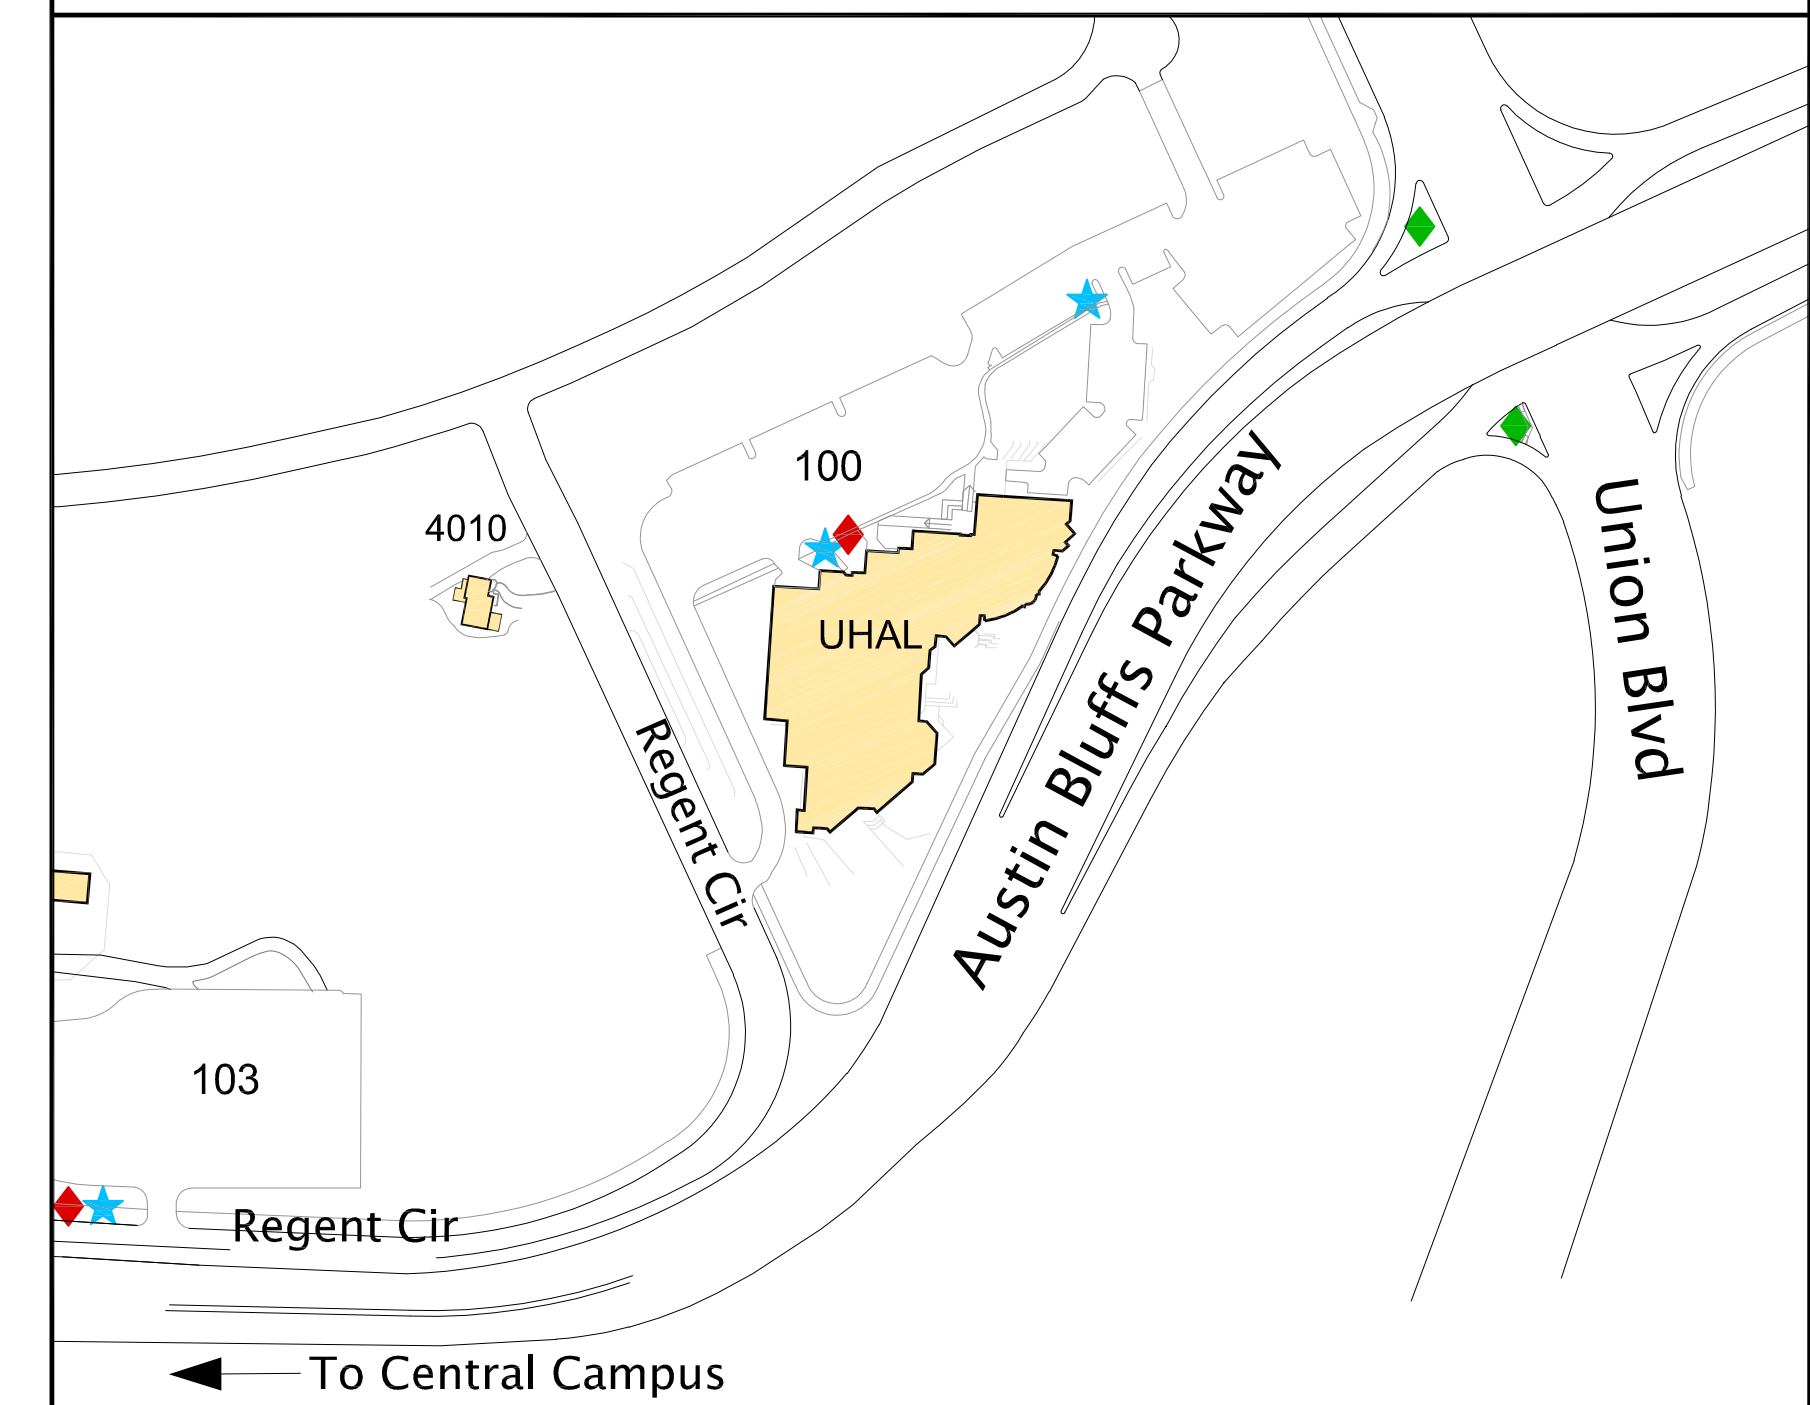

UNIVERSITY HALL